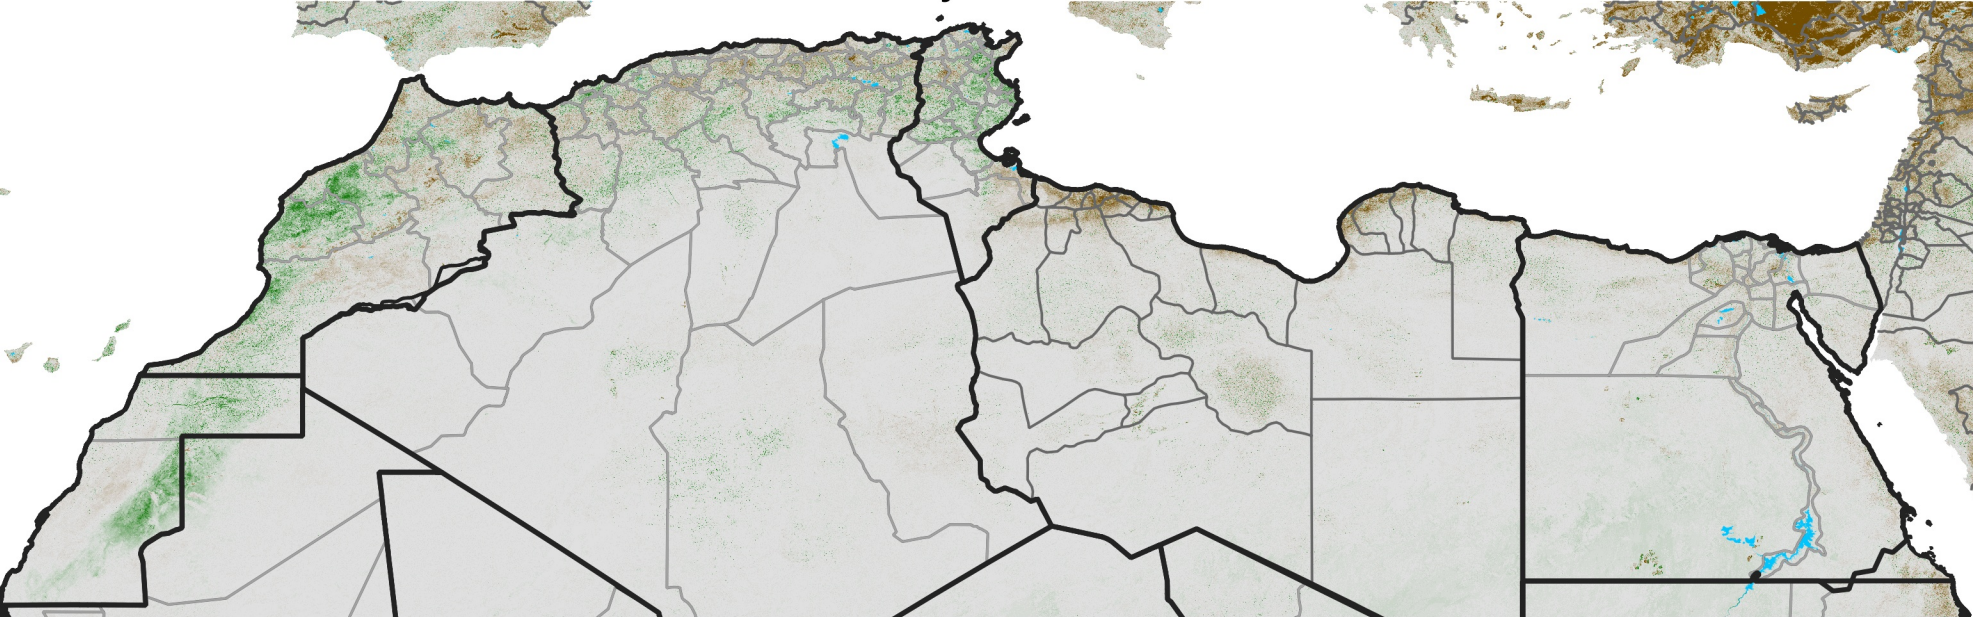

# North Africa NDVI Anomaly

2017 minus Mean (2012 - 2021)

Period 04 / Jan 11 - 20, 2017

## NDVI Anomaly

< -0.3   -0.2   -0.1   -0.05   0.05   0.1   0.2   >0.3

Negative

No Difference

Positive