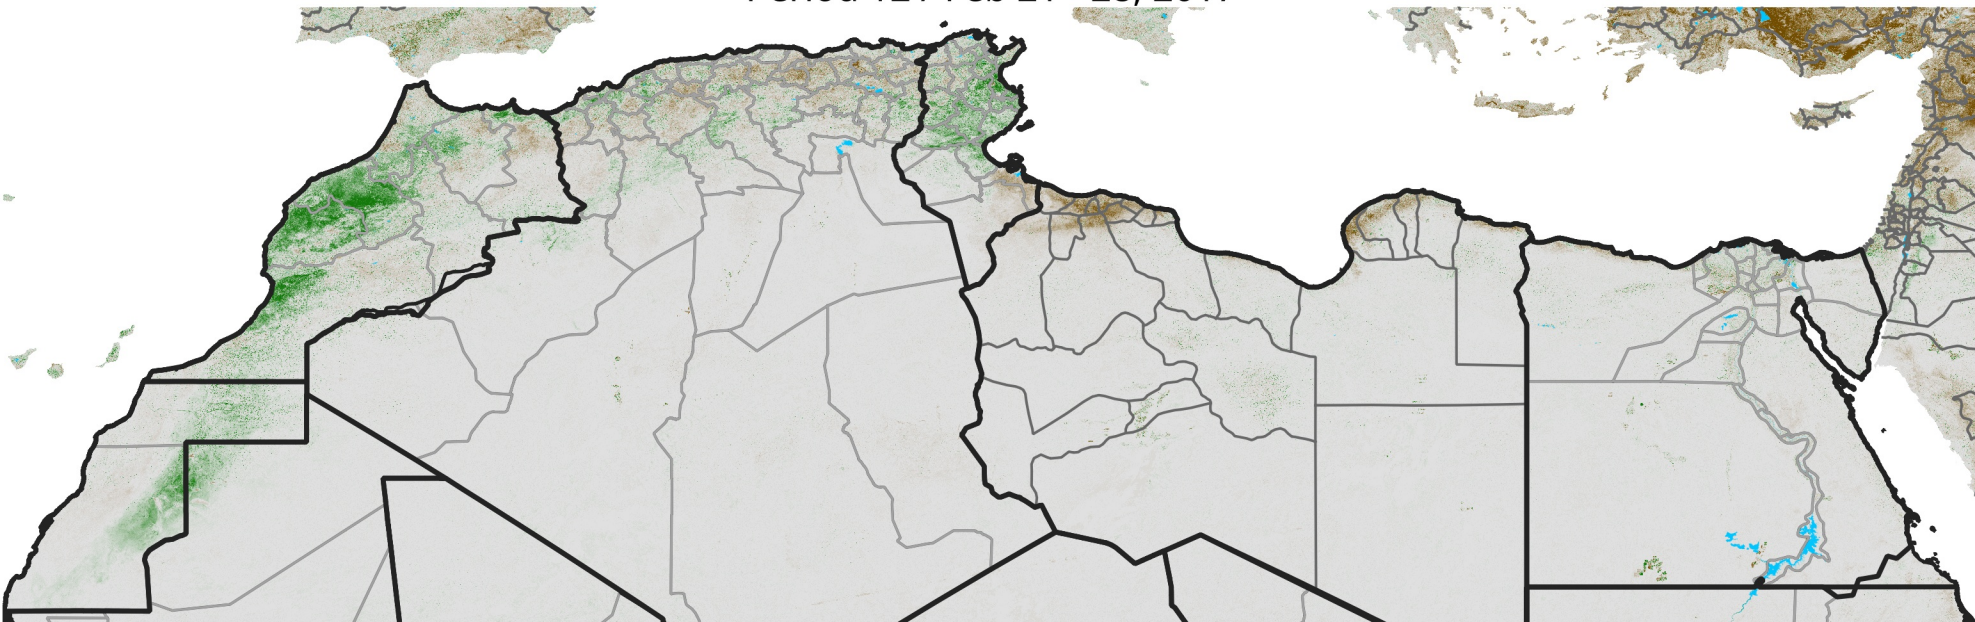

North Africa NDVI Anomaly

2017 minus Mean (2012 - 2021)

Period 12 / Feb 21 - 28, 2017

NDVI Anomaly

< -0.3 -0.2 -0.1 -0.05 0.05 0.1 0.2 >0.3

Negative

No Difference

Positive