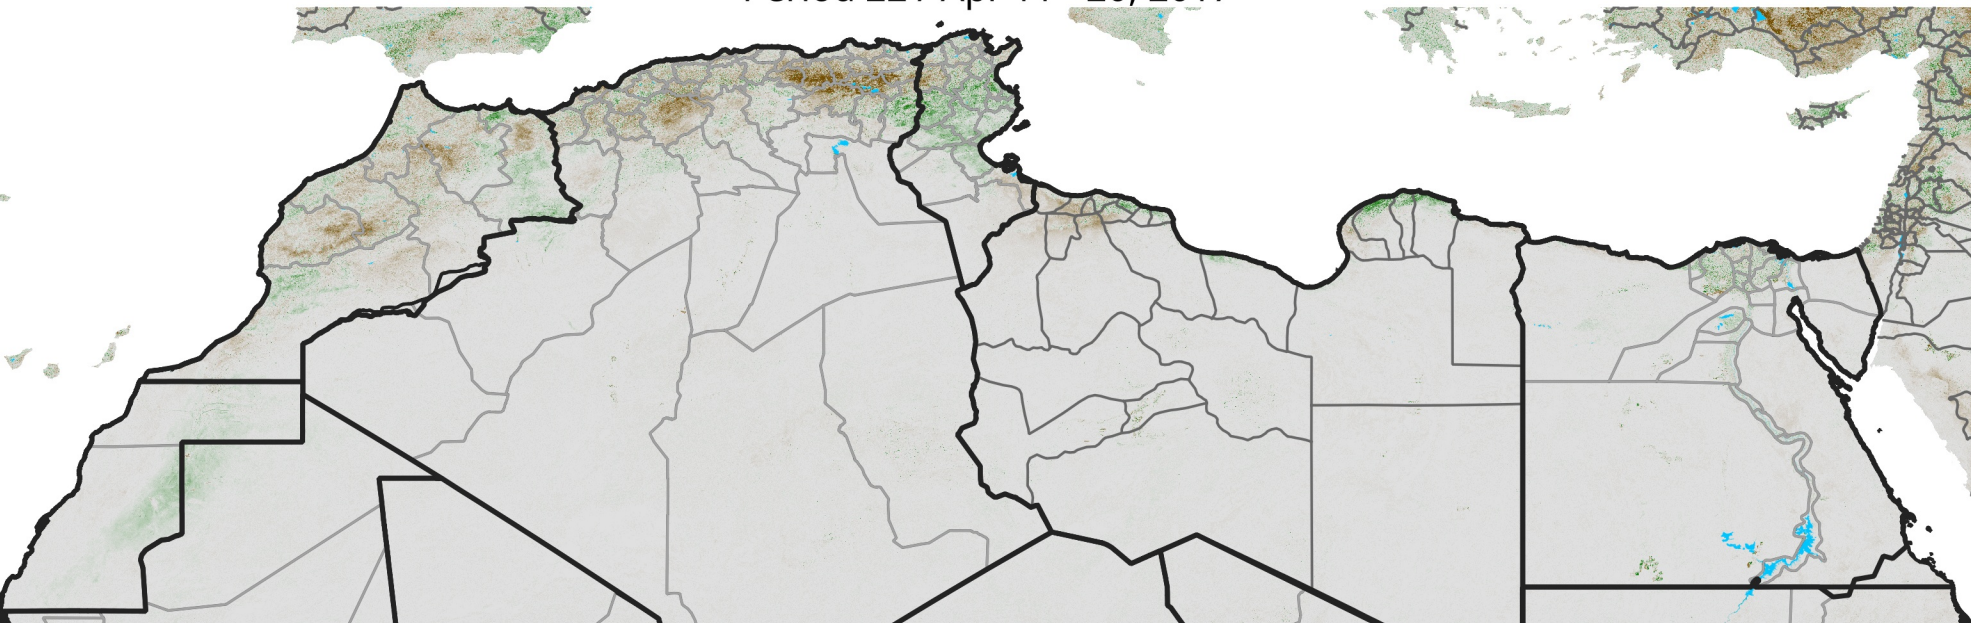

North Africa NDVI Anomaly

2017 minus Mean (2012 - 2021)

Period 22 / Apr 11 - 20, 2017

NDVI Anomaly

< -0.3 -0.2 -0.1 -0.05 0.05 0.1 0.2 >0.3

Negative

No Difference

Positive