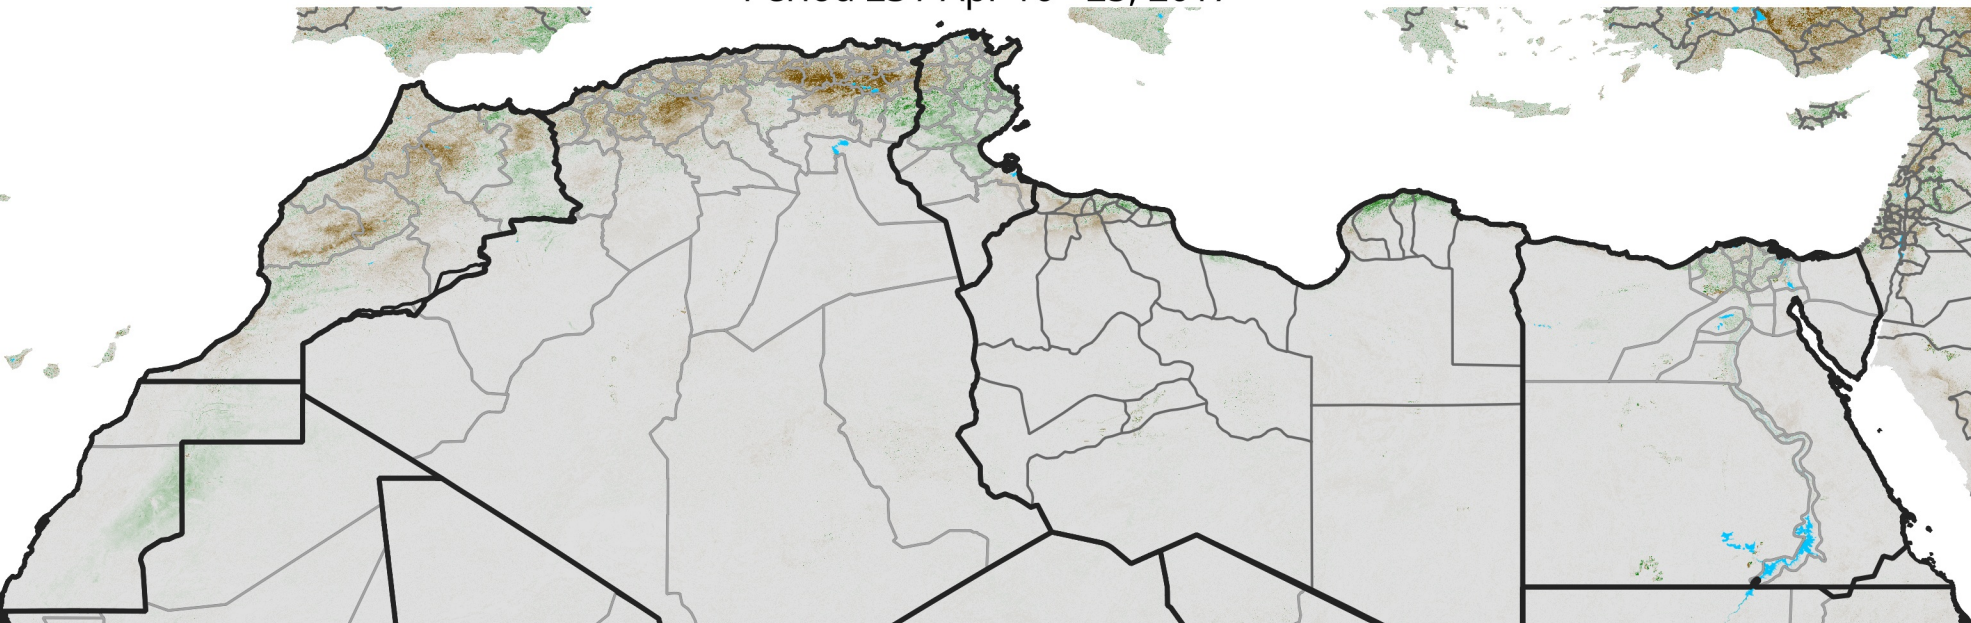

# North Africa NDVI Anomaly

2017 minus Mean (2012 - 2021)

Period 23 / Apr 16 - 25, 2017

## NDVI Anomaly

< -0.3   -0.2   -0.1   -0.05   0.05   0.1   0.2   >0.3

Negative

No Difference

Positive