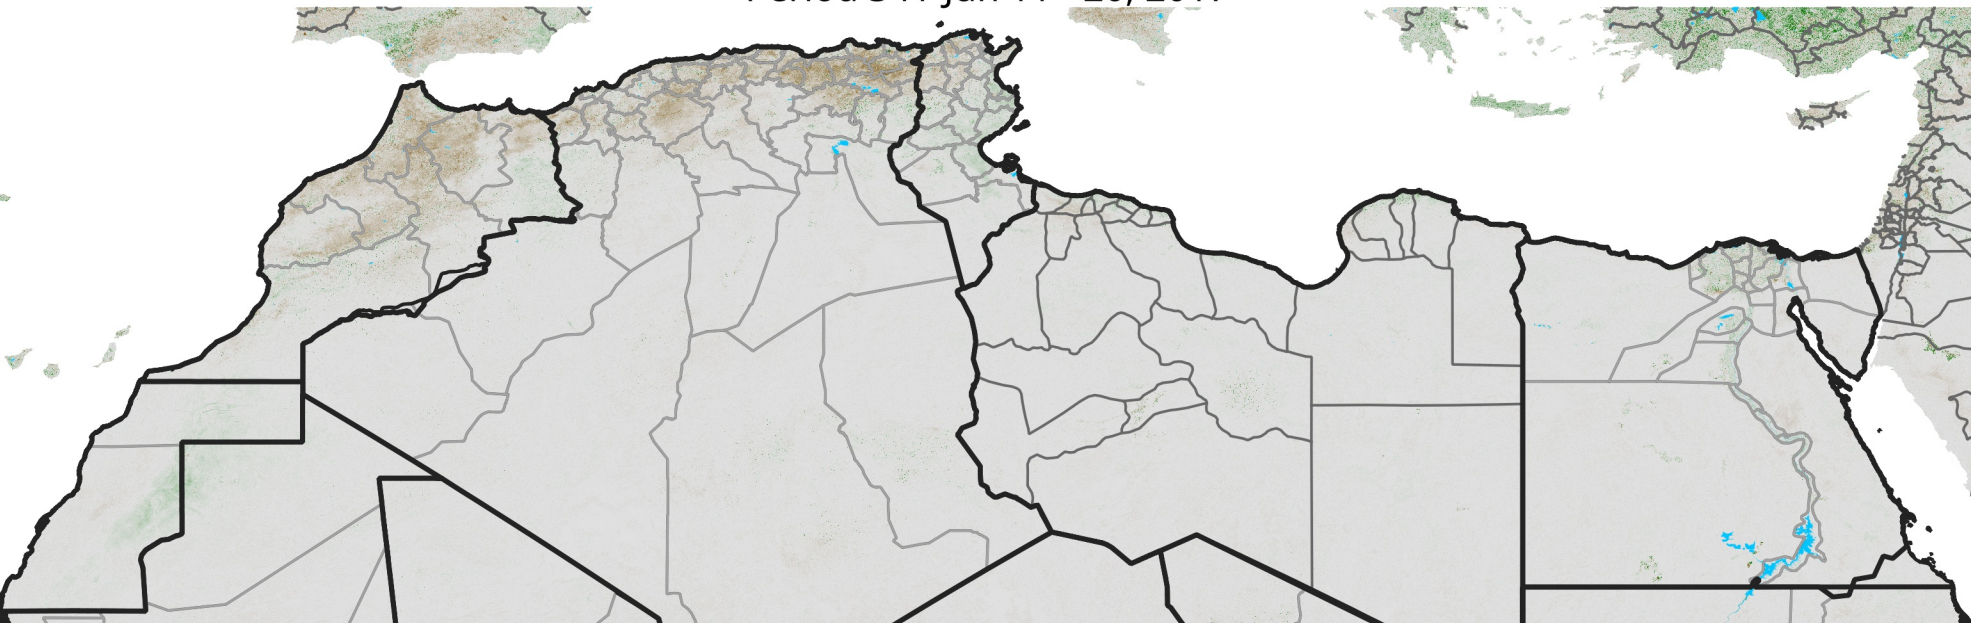

North Africa NDVI Anomaly

2017 minus Mean (2012 - 2021)

Period 34 / Jun 11 - 20, 2017

NDVI Anomaly

< -0.3 -0.2 -0.1 -0.05 0.05 0.1 0.2 >0.3

Negative

No Difference

Positive