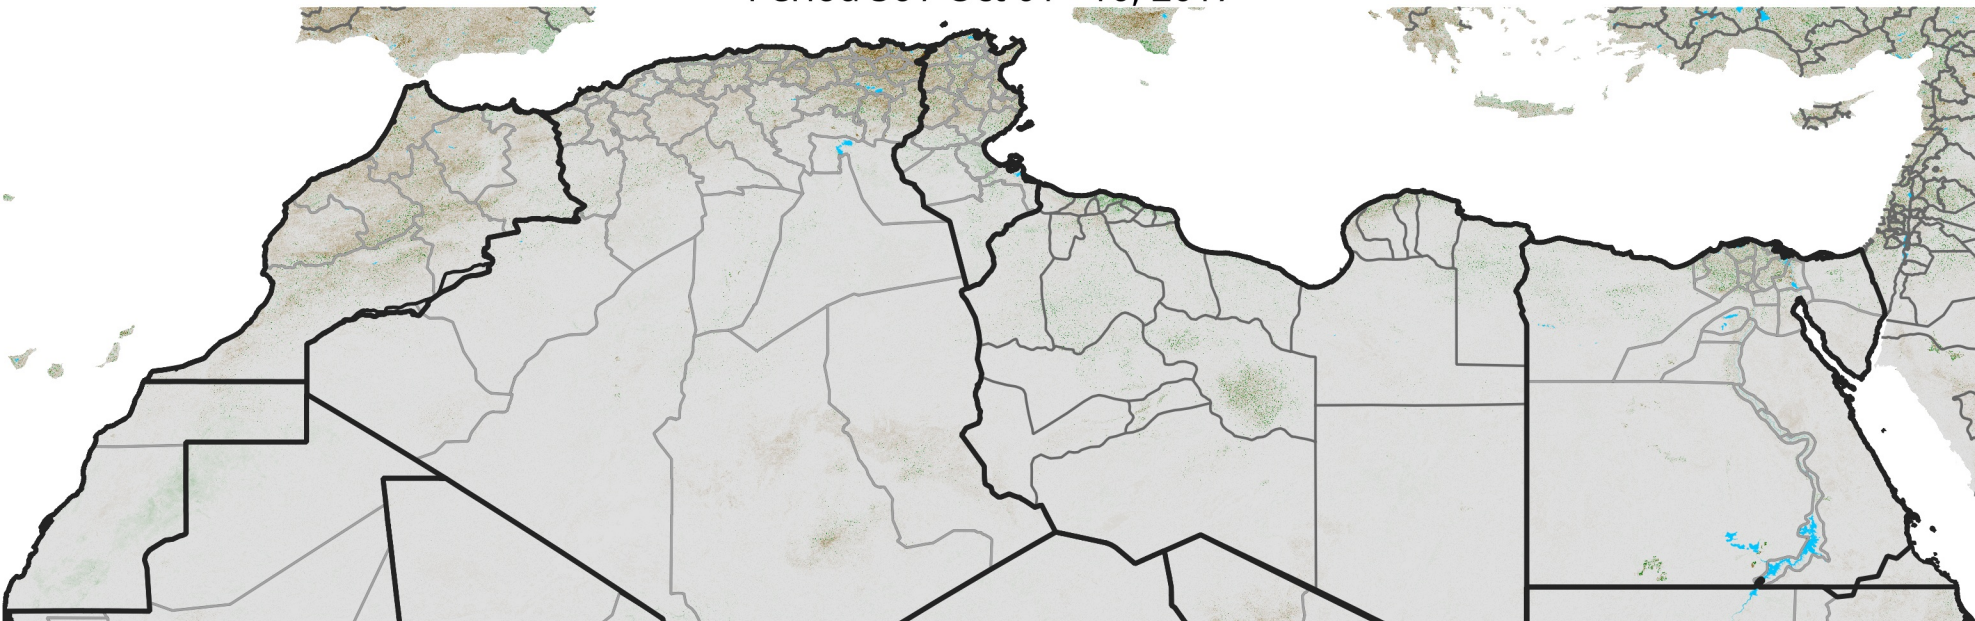

North Africa NDVI Anomaly

2017 minus Mean (2012 - 2021)

Period 56 / Oct 01 - 10, 2017

NDVI Anomaly

< -0.3 -0.2 -0.1 -0.05 0.05 0.1 0.2 >0.3

Negative

No Difference

Positive