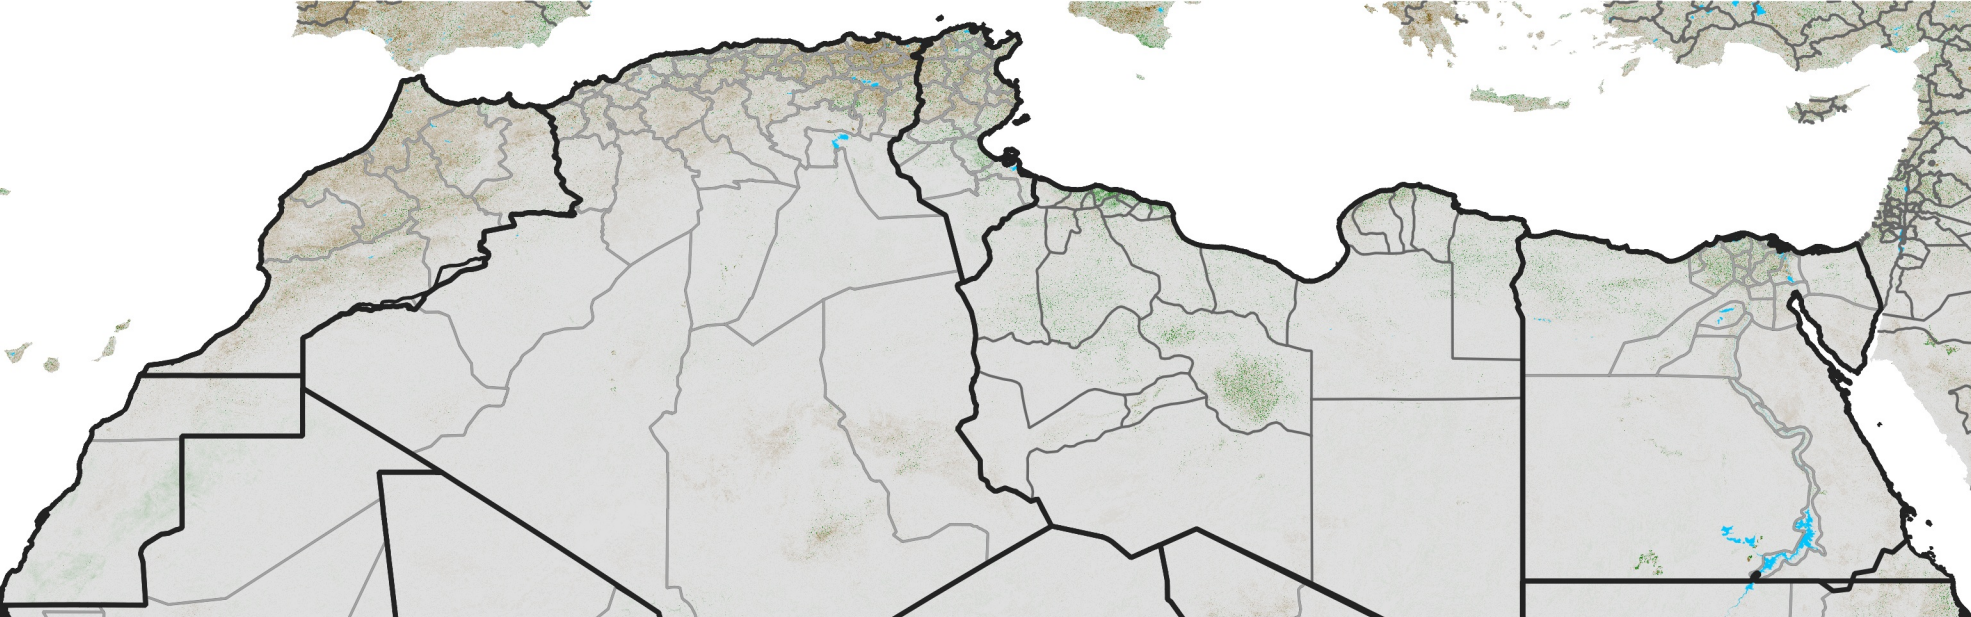

North Africa NDVI Anomaly

2017 minus Mean (2012 - 2021)

Period 58 / Oct 11 - 20, 2017

NDVI Anomaly

< -0.3 -0.2 -0.1 -0.05 0.05 0.1 0.2 >0.3

Negative

No Difference

Positive