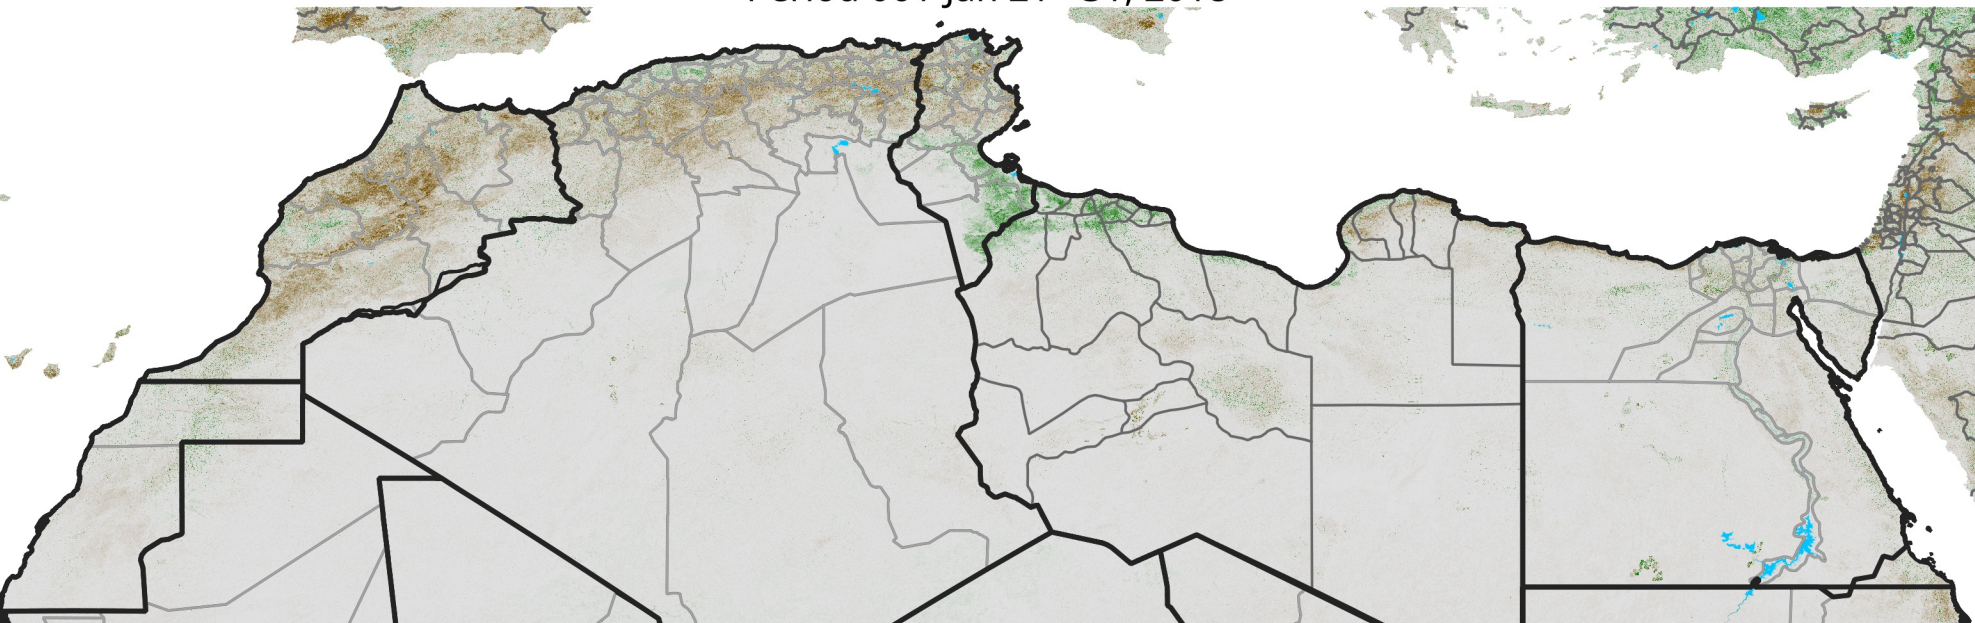

North Africa NDVI Anomaly

2018 minus Mean (2012 - 2021)

Period 06 / Jan 21 - 31, 2018

NDVI Anomaly

< -0.3 -0.2 -0.1 -0.05 0.05 0.1 0.2 >0.3

Negative

No Difference

Positive