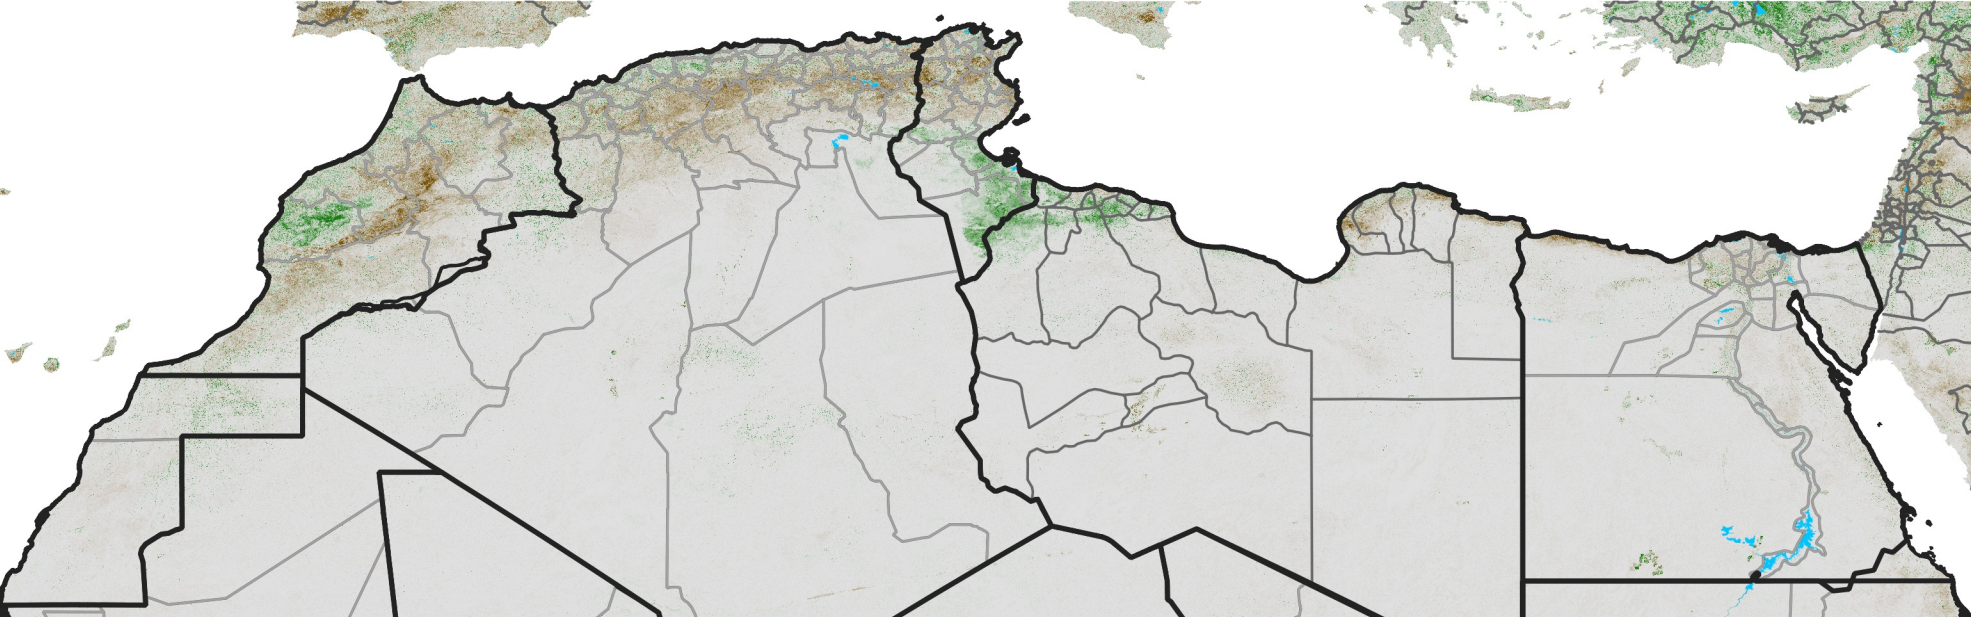

# North Africa NDVI Anomaly

2018 minus Mean (2012 - 2021)

Period 10 / Feb 11 - 20, 2018

## NDVI Anomaly

< -0.3   -0.2   -0.1   -0.05   0.05   0.1   0.2   >0.3

Negative

No Difference

Positive