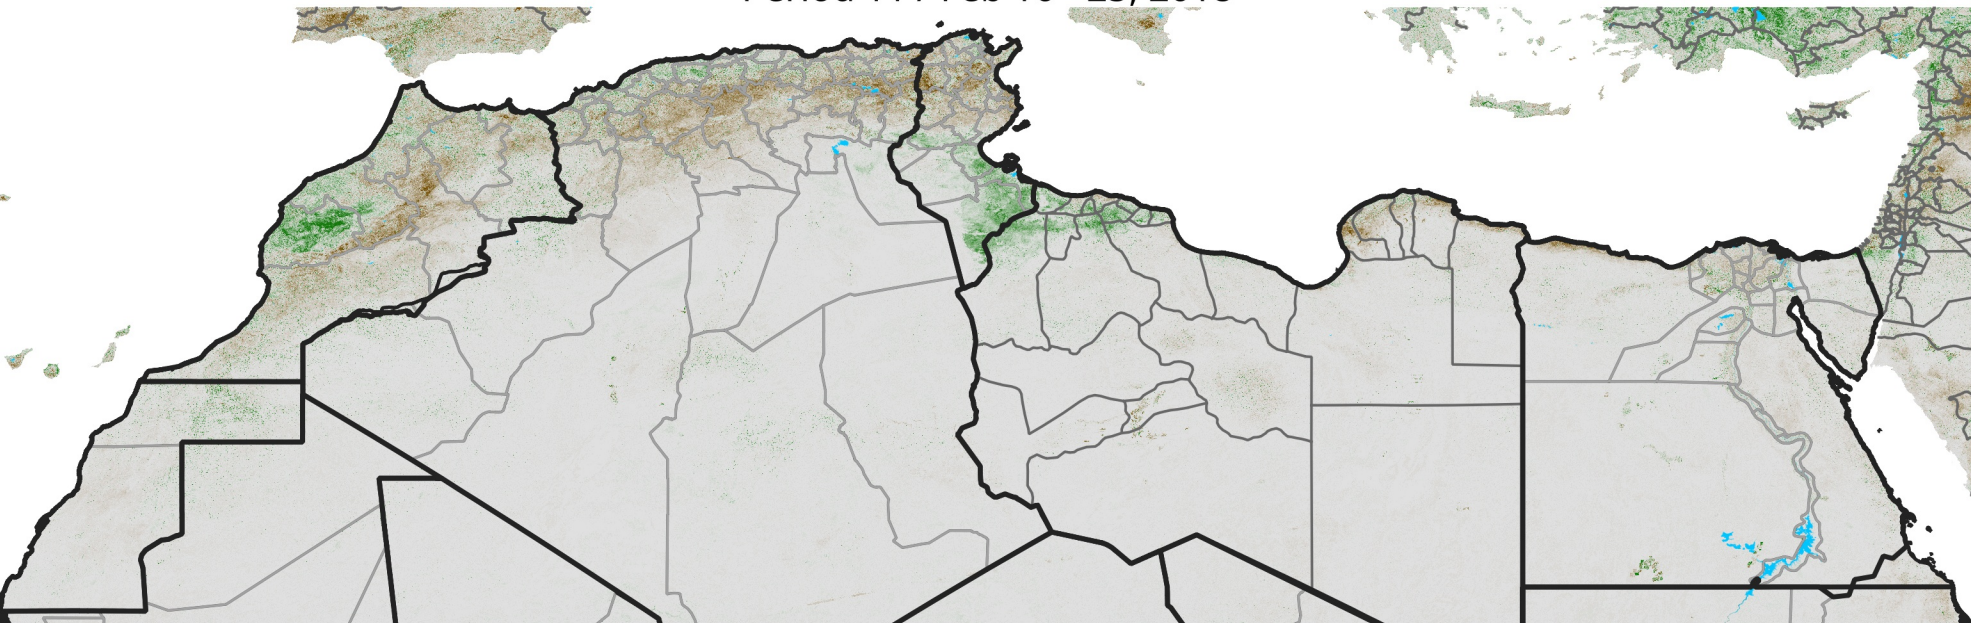

North Africa NDVI Anomaly

2018 minus Mean (2012 - 2021)

Period 11 / Feb 16 - 25, 2018

NDVI Anomaly

< -0.3 -0.2 -0.1 -0.05 0.05 0.1 0.2 >0.3

Negative

No Difference

Positive