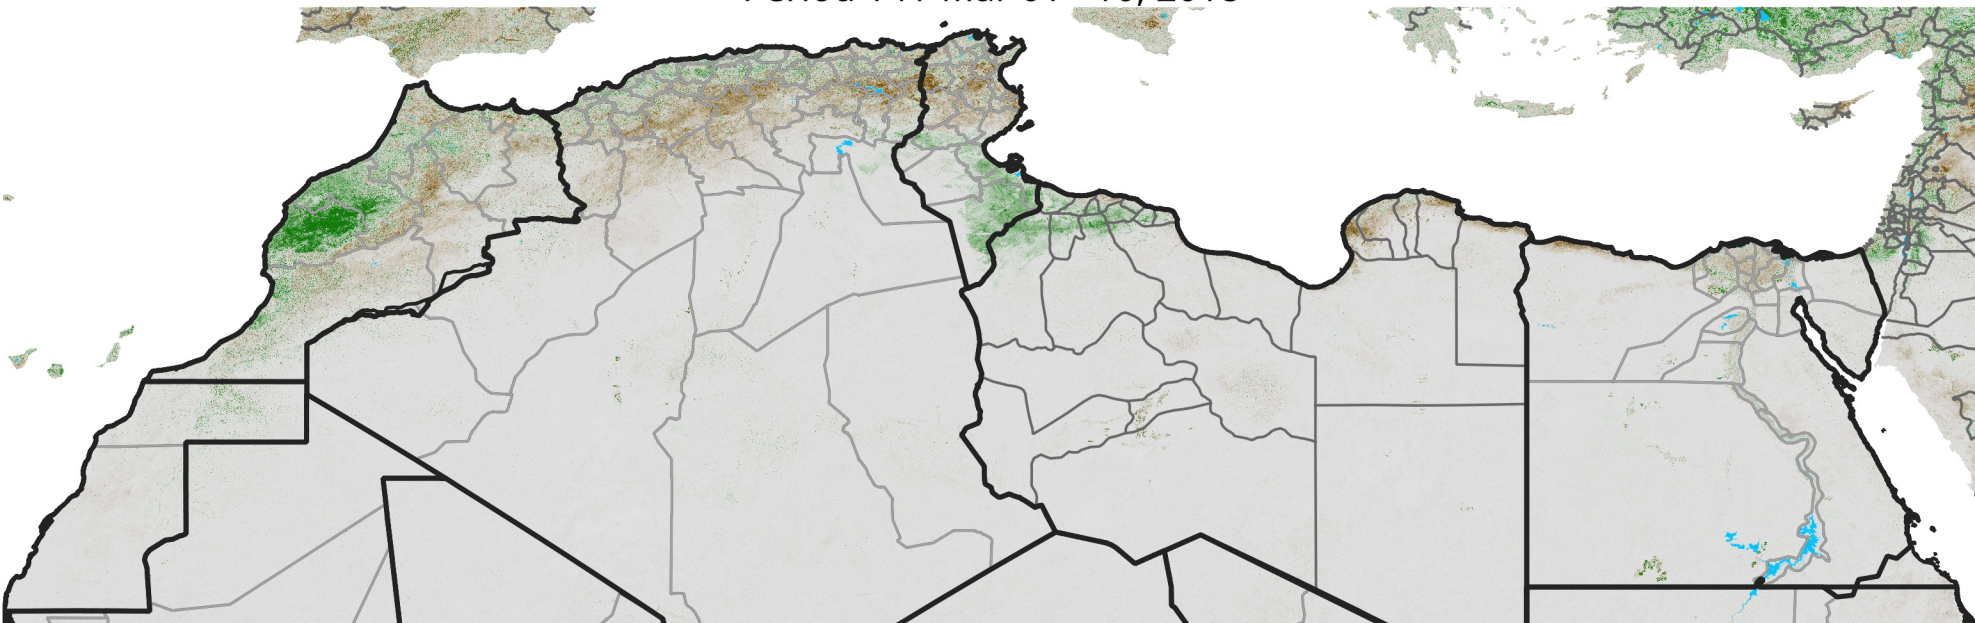

# North Africa NDVI Anomaly

2018 minus Mean (2012 - 2021)

Period 14 / Mar 01 - 10, 2018

## NDVI Anomaly

< -0.3   -0.2   -0.1   -0.05   0.05   0.1   0.2   >0.3

Negative

No Difference

Positive