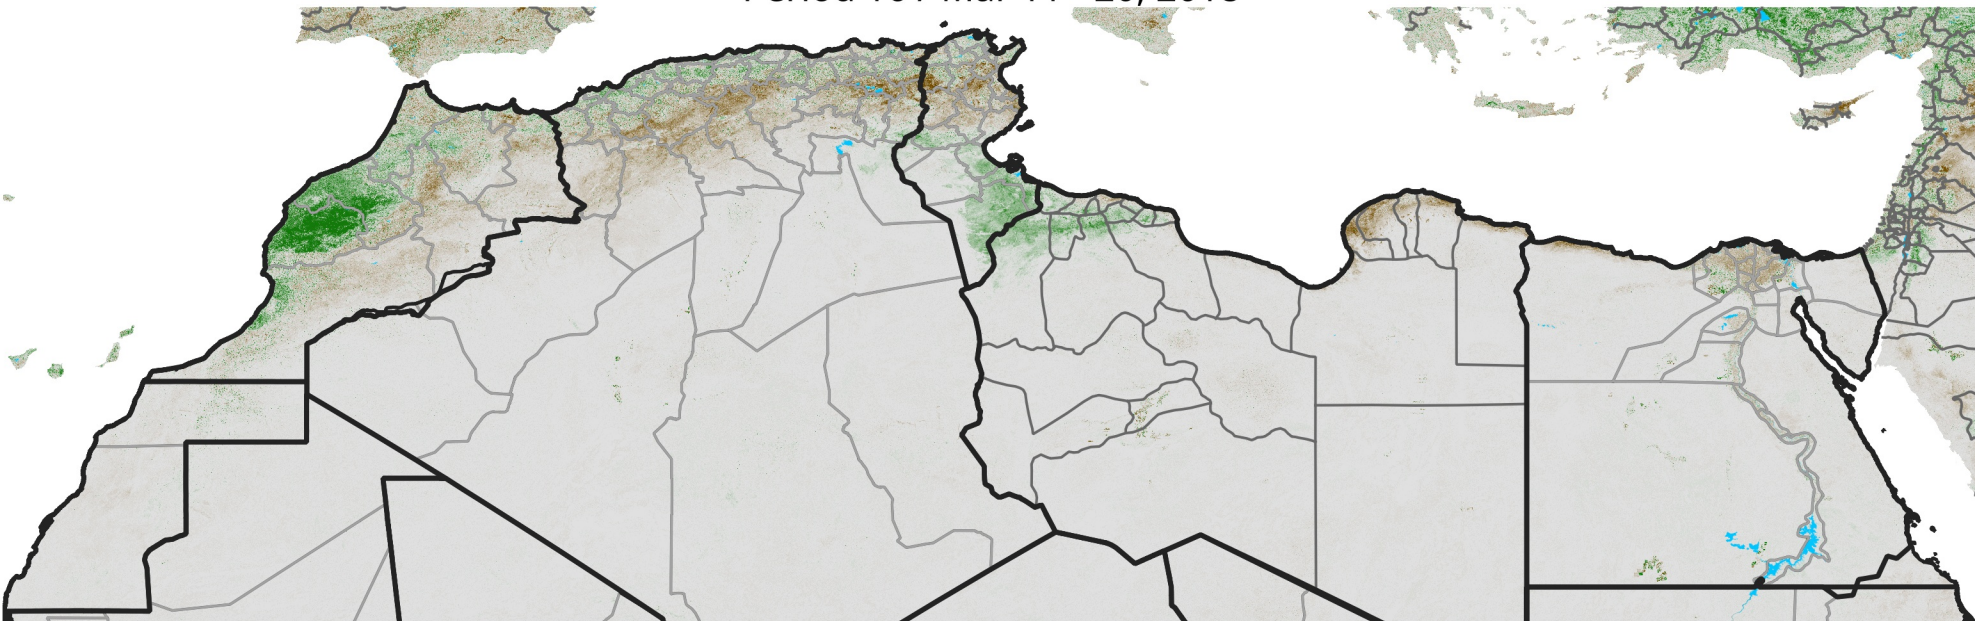

North Africa NDVI Anomaly

2018 minus Mean (2012 - 2021)

Period 16 / Mar 11 - 20, 2018

NDVI Anomaly

< -0.3 -0.2 -0.1 -0.05 0.05 0.1 0.2 >0.3

Negative

No Difference

Positive