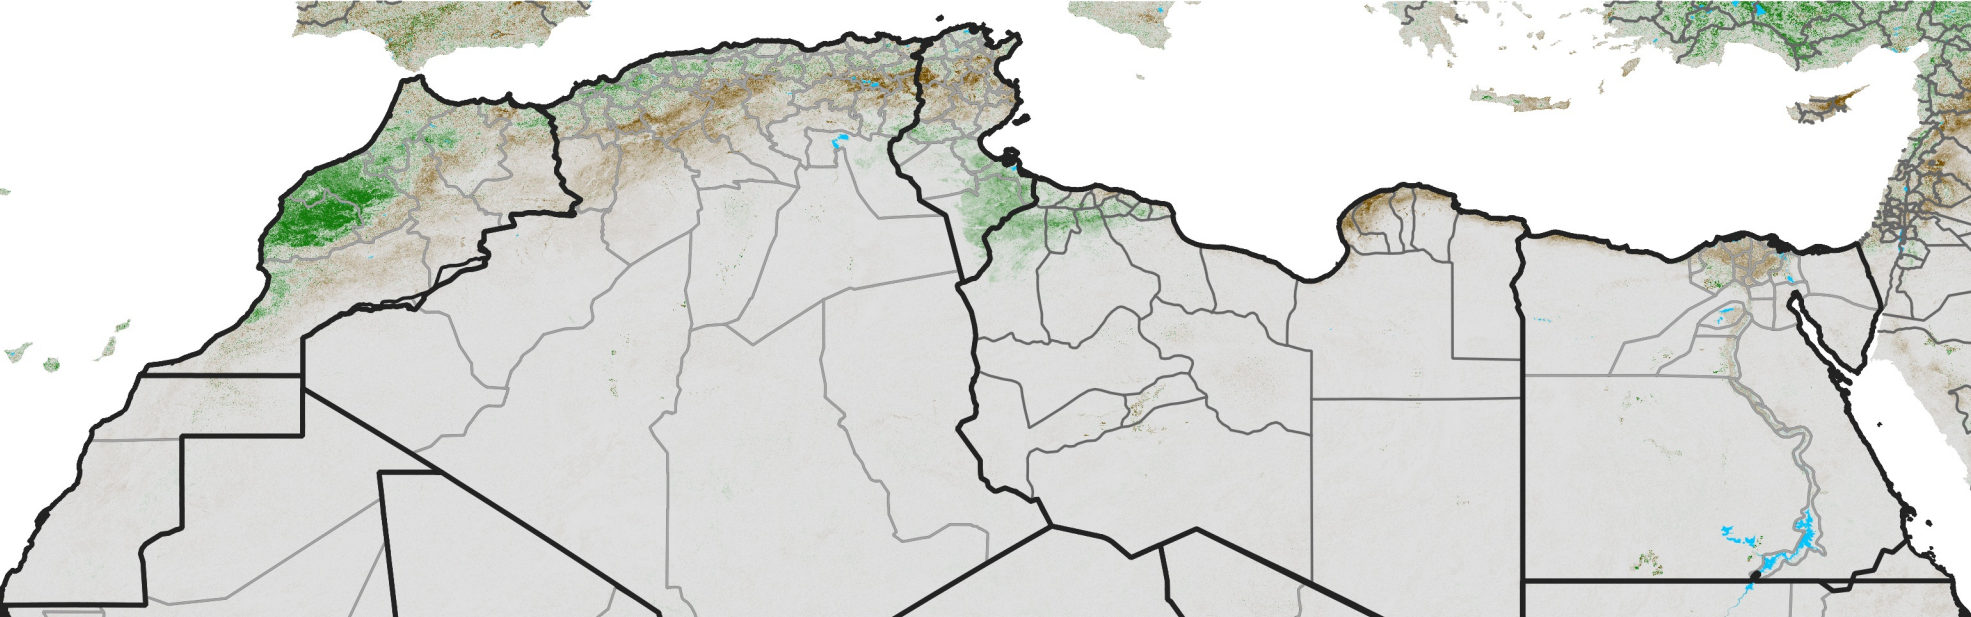

# North Africa NDVI Anomaly

2018 minus Mean (2012 - 2021)

Period 18 / Mar 21 - 31, 2018

## NDVI Anomaly

< -0.3   -0.2   -0.1   -0.05   0.05   0.1   0.2   >0.3

Negative

No Difference

Positive