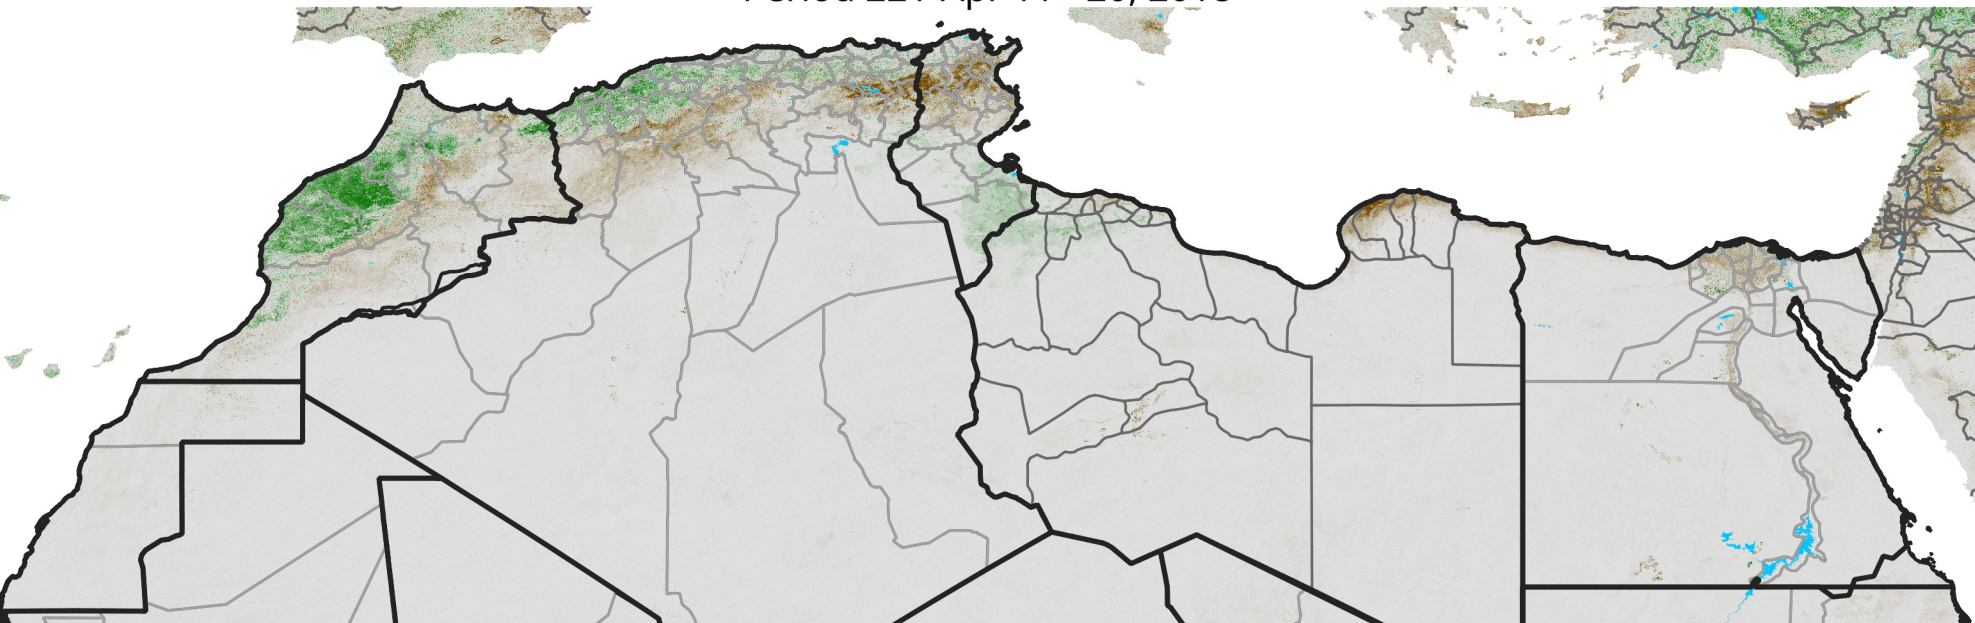

North Africa NDVI Anomaly

2018 minus Mean (2012 - 2021)

Period 22 / Apr 11 - 20, 2018

NDVI Anomaly

< -0.3 -0.2 -0.1 -0.05 0.05 0.1 0.2 >0.3

Negative

No Difference

Positive