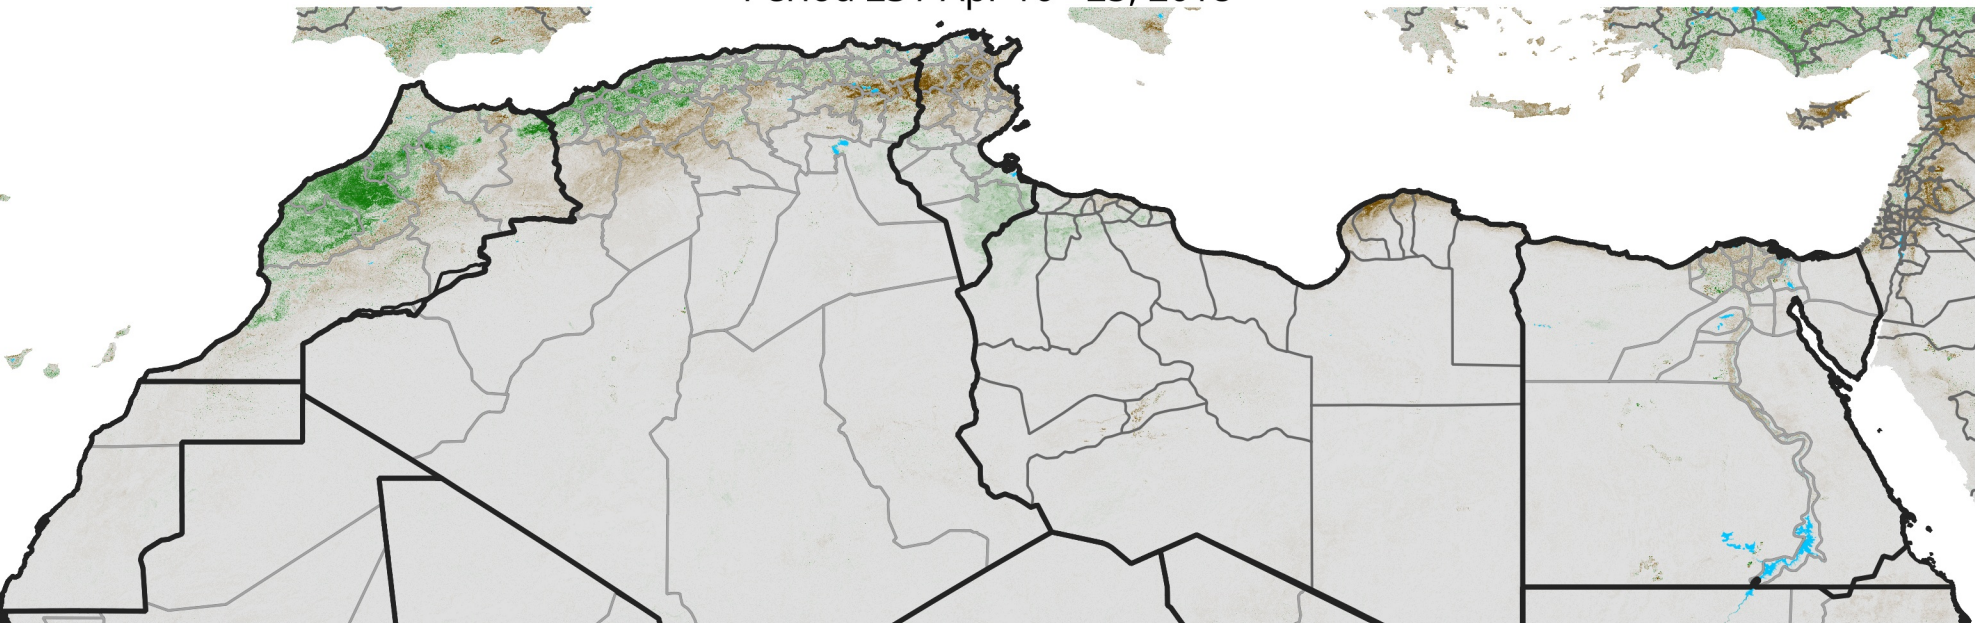

# North Africa NDVI Anomaly

2018 minus Mean (2012 - 2021)

Period 23 / Apr 16 - 25, 2018

## NDVI Anomaly

< -0.3   -0.2   -0.1   -0.05   0.05   0.1   0.2   >0.3

Negative

No Difference

Positive