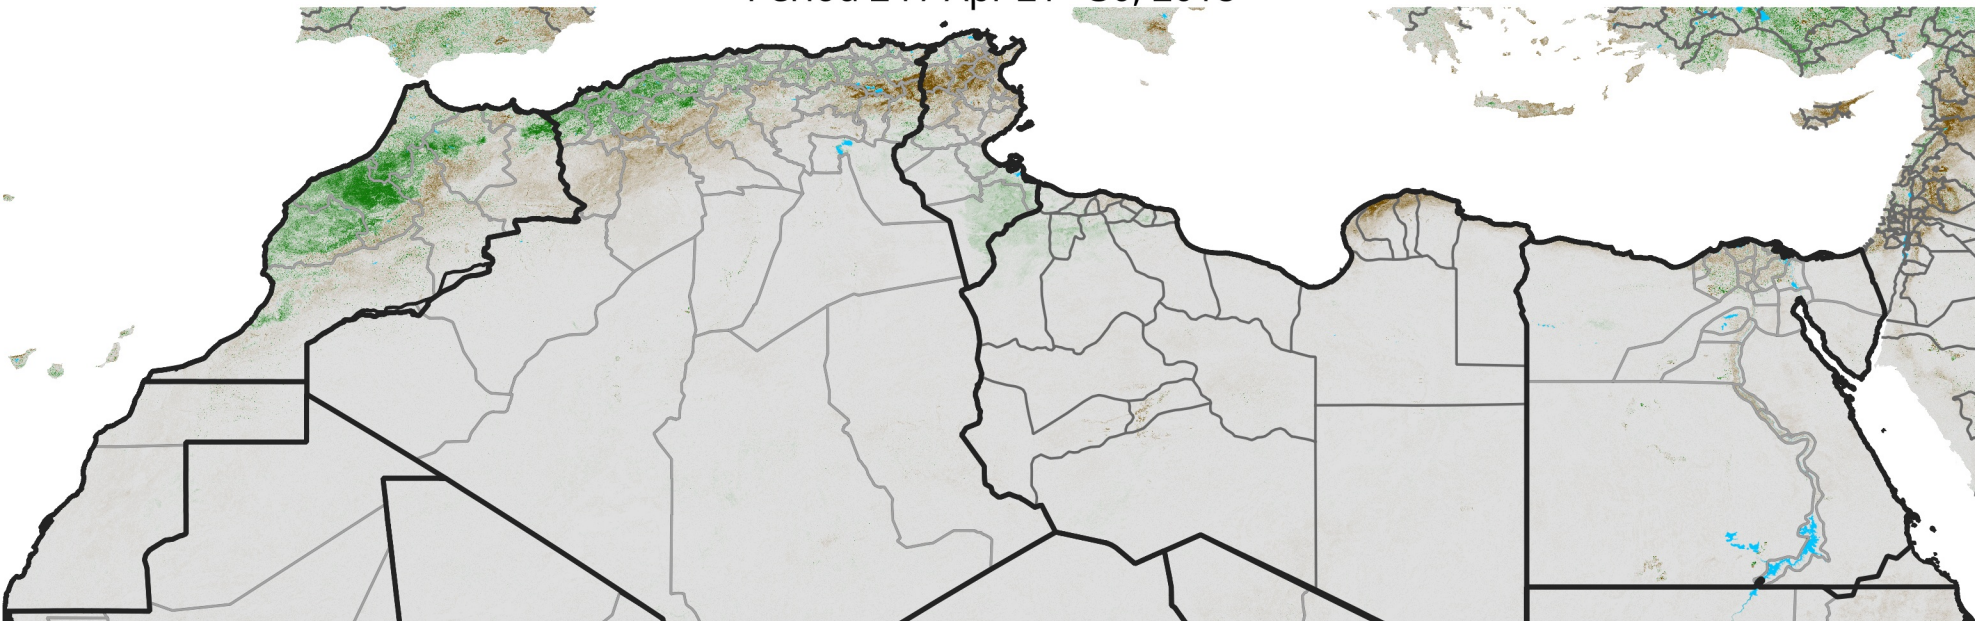

# North Africa NDVI Anomaly

2018 minus Mean (2012 - 2021)

Period 24 / Apr 21 - 30, 2018

## NDVI Anomaly

< -0.3   -0.2   -0.1   -0.05   0.05   0.1   0.2   >0.3

Negative

No Difference

Positive