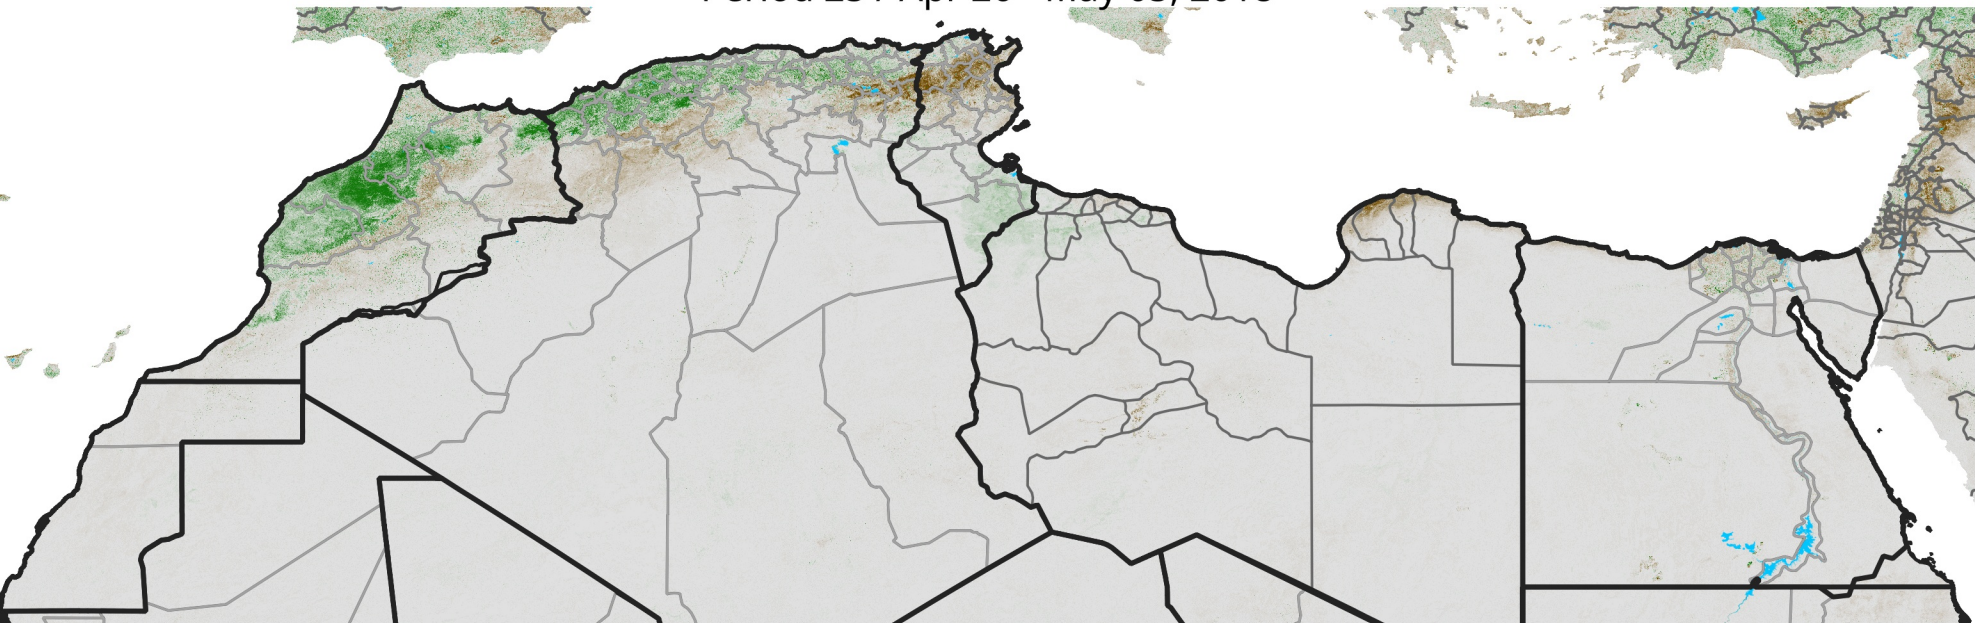

North Africa NDVI Anomaly

2018 minus Mean (2012 - 2021)
Period 25 / Apr 26 - May 05, 2018

NDVI Anomaly

< -0.3 -0.2 -0.1 -0.05 0.05 0.1 0.2 >0.3

Negative No Difference Positive