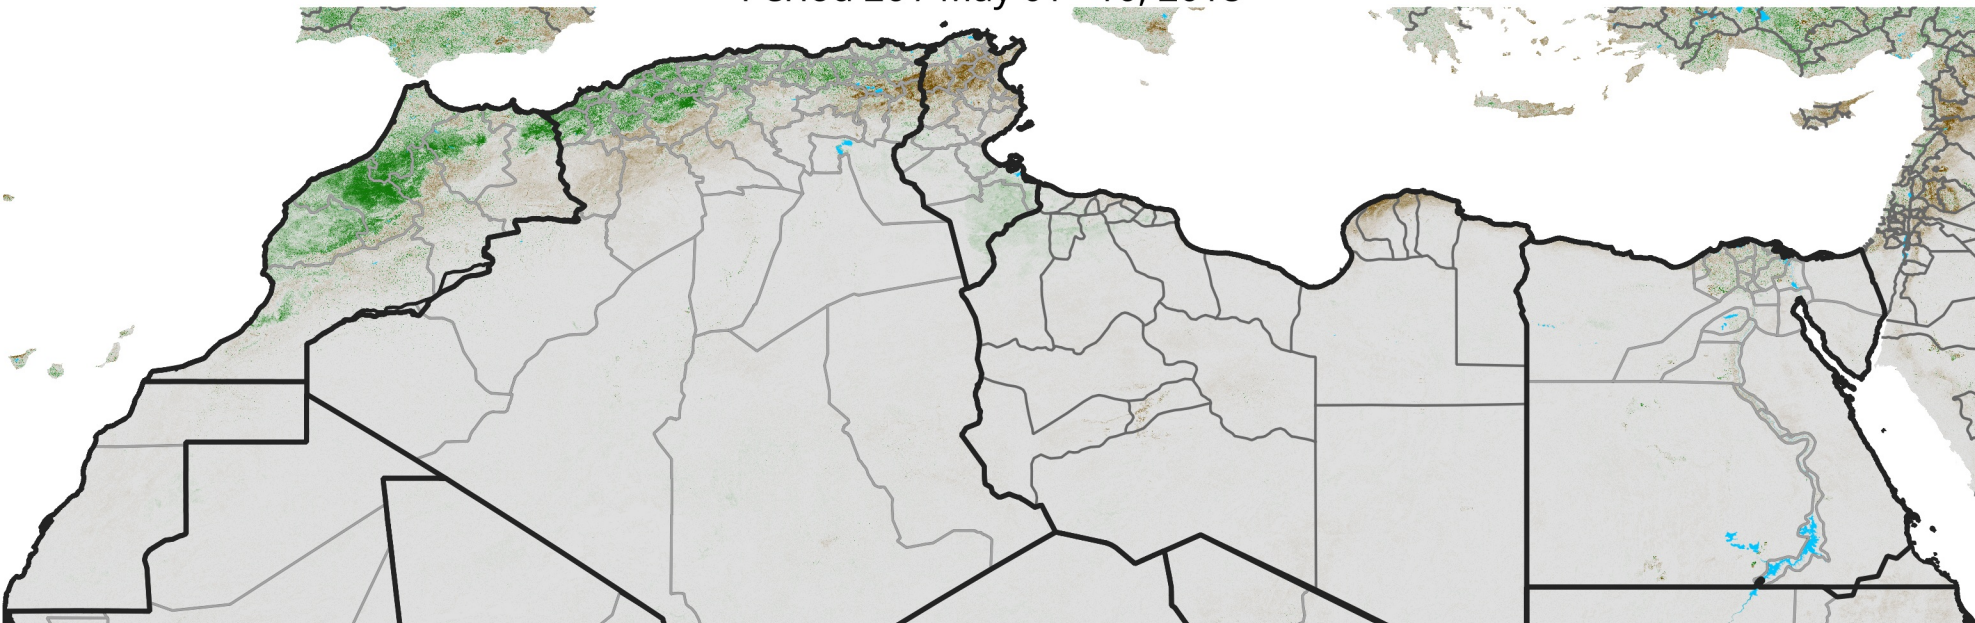

North Africa NDVI Anomaly

2018 minus Mean (2012 - 2021)

Period 26 / May 01 - 10, 2018

NDVI Anomaly

< -0.3 -0.2 -0.1 -0.05 0.05 0.1 0.2 >0.3

Negative

No Difference

Positive