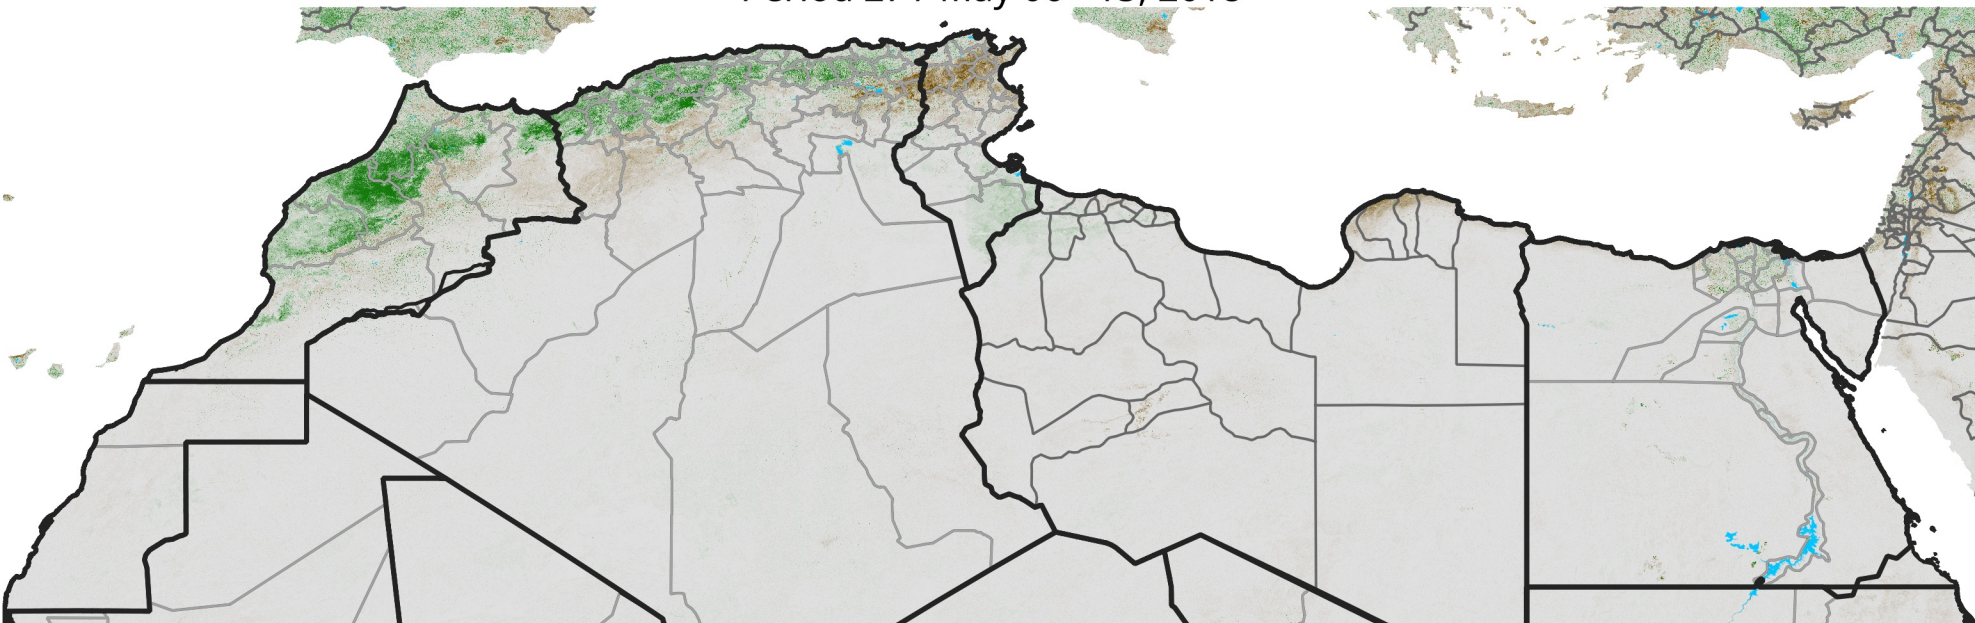

# North Africa NDVI Anomaly

2018 minus Mean (2012 - 2021)

Period 27 / May 06 - 15, 2018

## NDVI Anomaly

< -0.3   -0.2   -0.1   -0.05   0.05   0.1   0.2   >0.3

Negative

No Difference

Positive