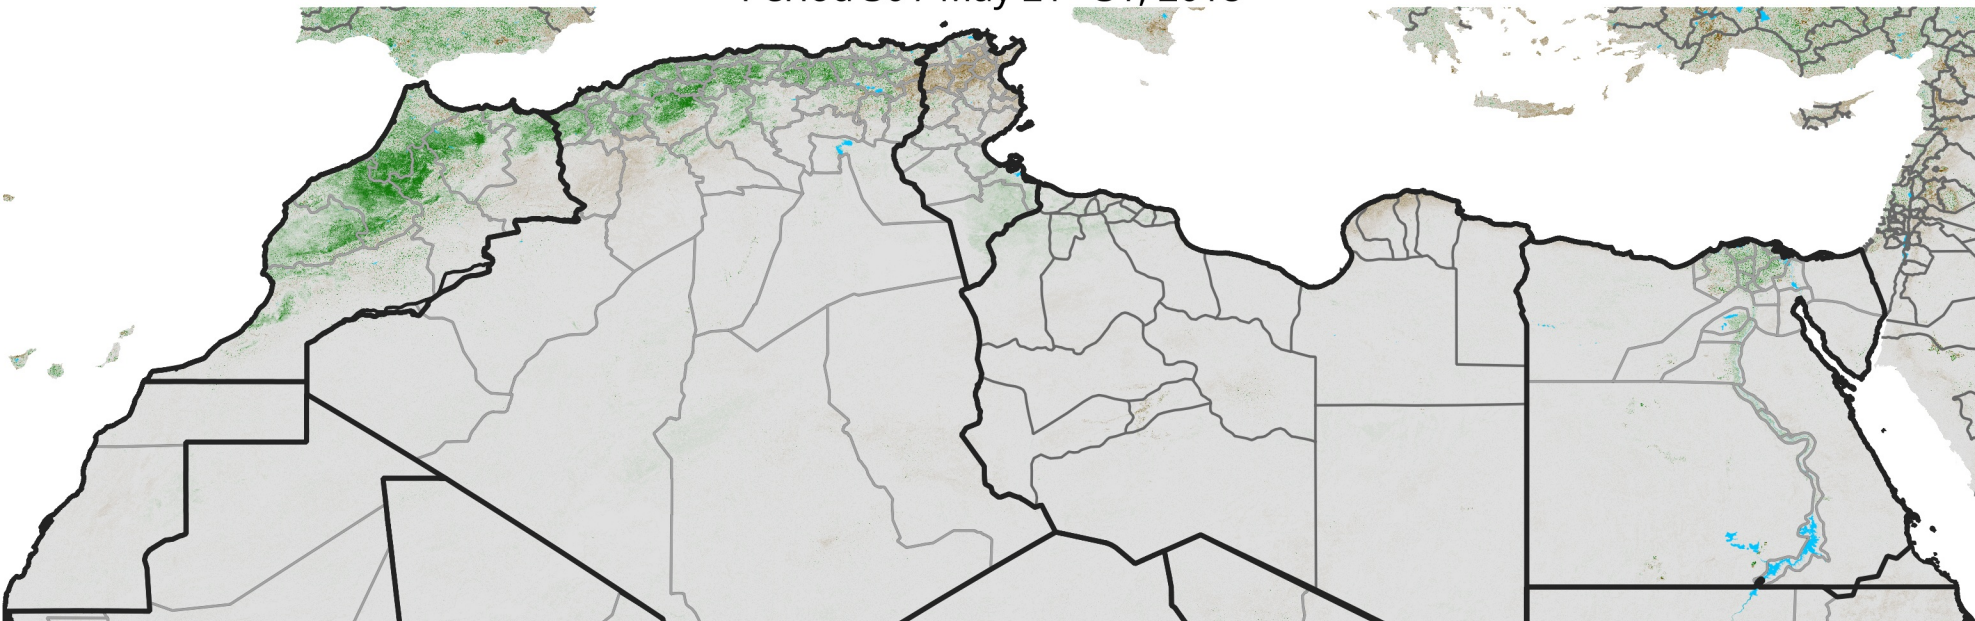

North Africa NDVI Anomaly

2018 minus Mean (2012 - 2021)

Period 30 / May 21 - 31, 2018

NDVI Anomaly

< -0.3 -0.2 -0.1 -0.05 0.05 0.1 0.2 >0.3

Negative

No Difference

Positive