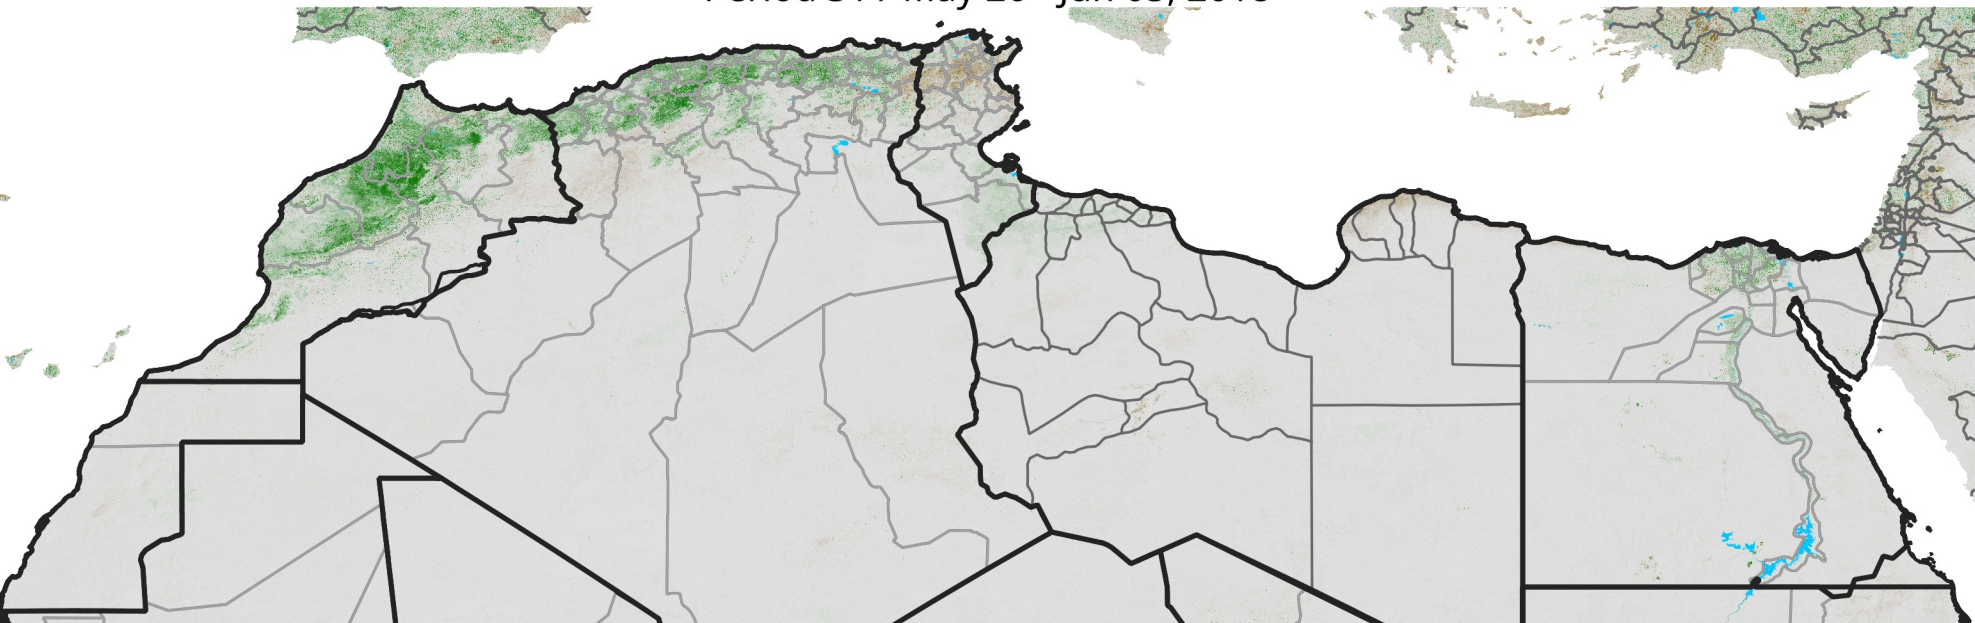

# North Africa NDVI Anomaly

2018 minus Mean (2012 - 2021)  
Period 31 / May 26 - Jun 05, 2018

## NDVI Anomaly

< -0.3   -0.2   -0.1   -0.05   0.05   0.1   0.2   >0.3

Negative

No Difference

Positive