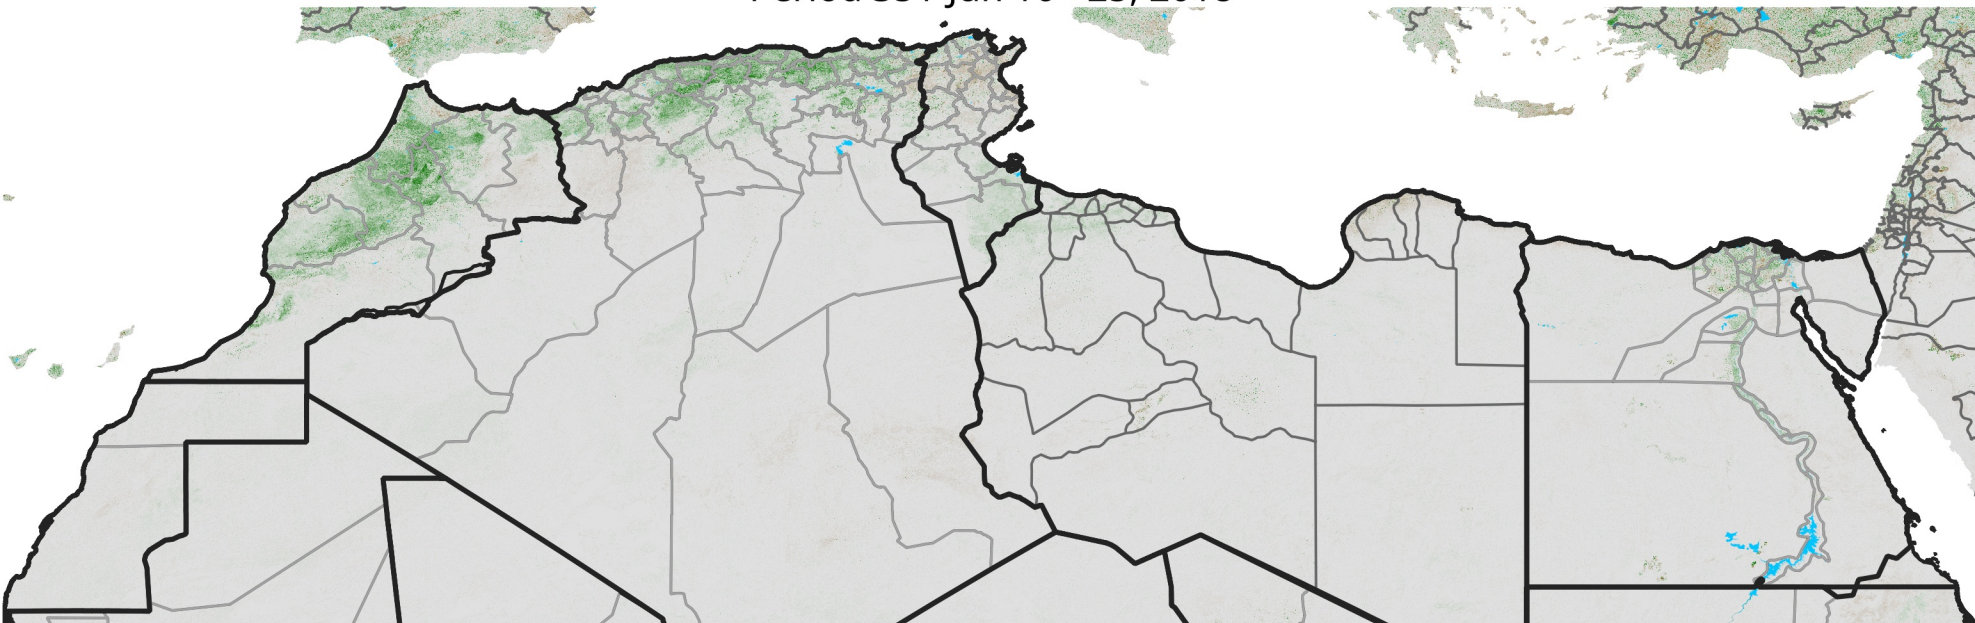

North Africa NDVI Anomaly

2018 minus Mean (2012 - 2021)

Period 35 / Jun 16 - 25, 2018

NDVI Anomaly

< -0.3 -0.2 -0.1 -0.05 0.05 0.1 0.2 >0.3

Negative

No Difference

Positive