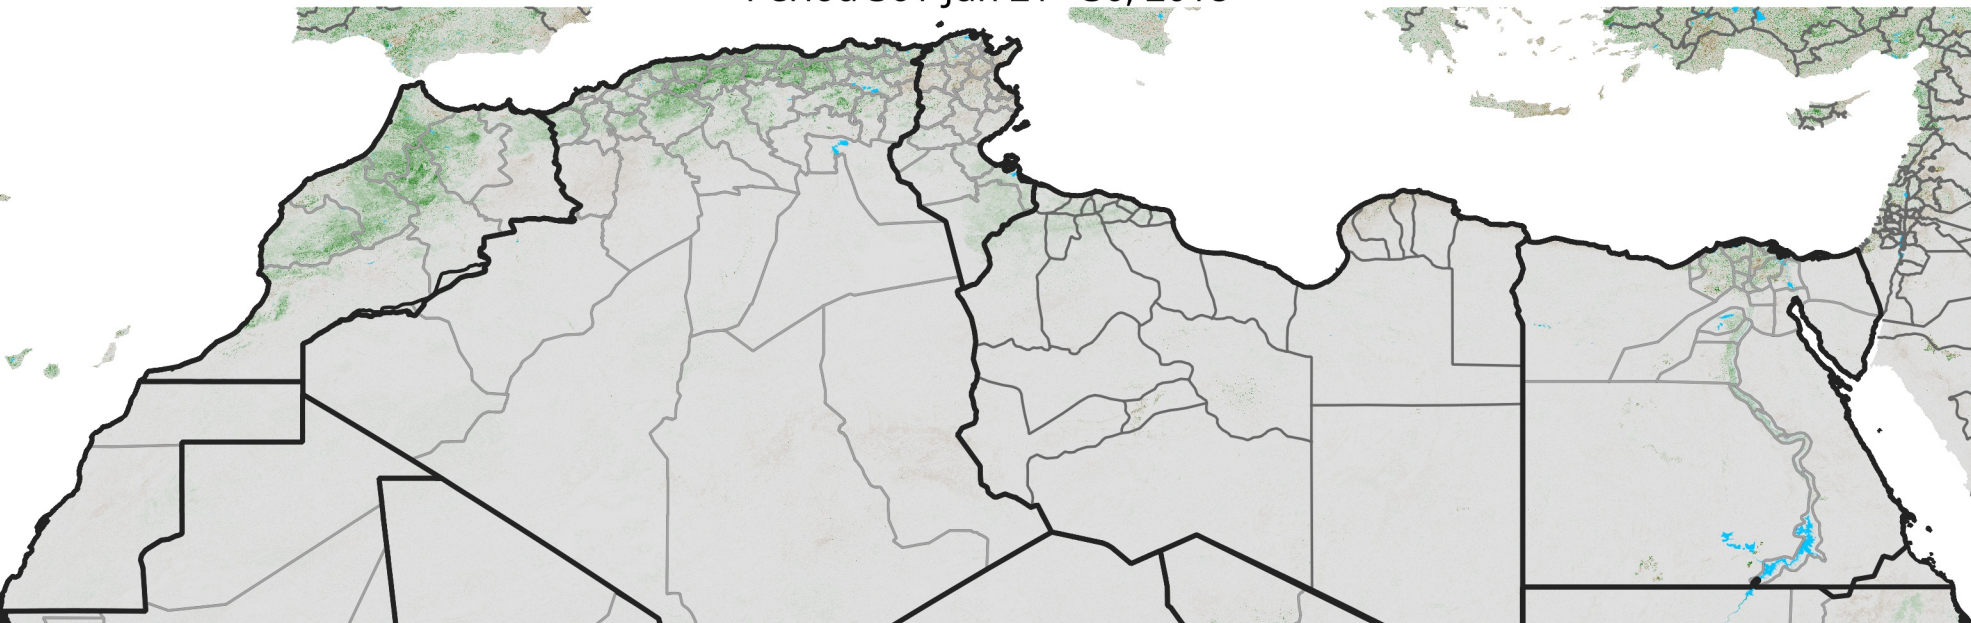

North Africa NDVI Anomaly

2018 minus Mean (2012 - 2021)

Period 36 / Jun 21 - 30, 2018

NDVI Anomaly

< -0.3 -0.2 -0.1 -0.05 0.05 0.1 0.2 >0.3

Negative

No Difference

Positive