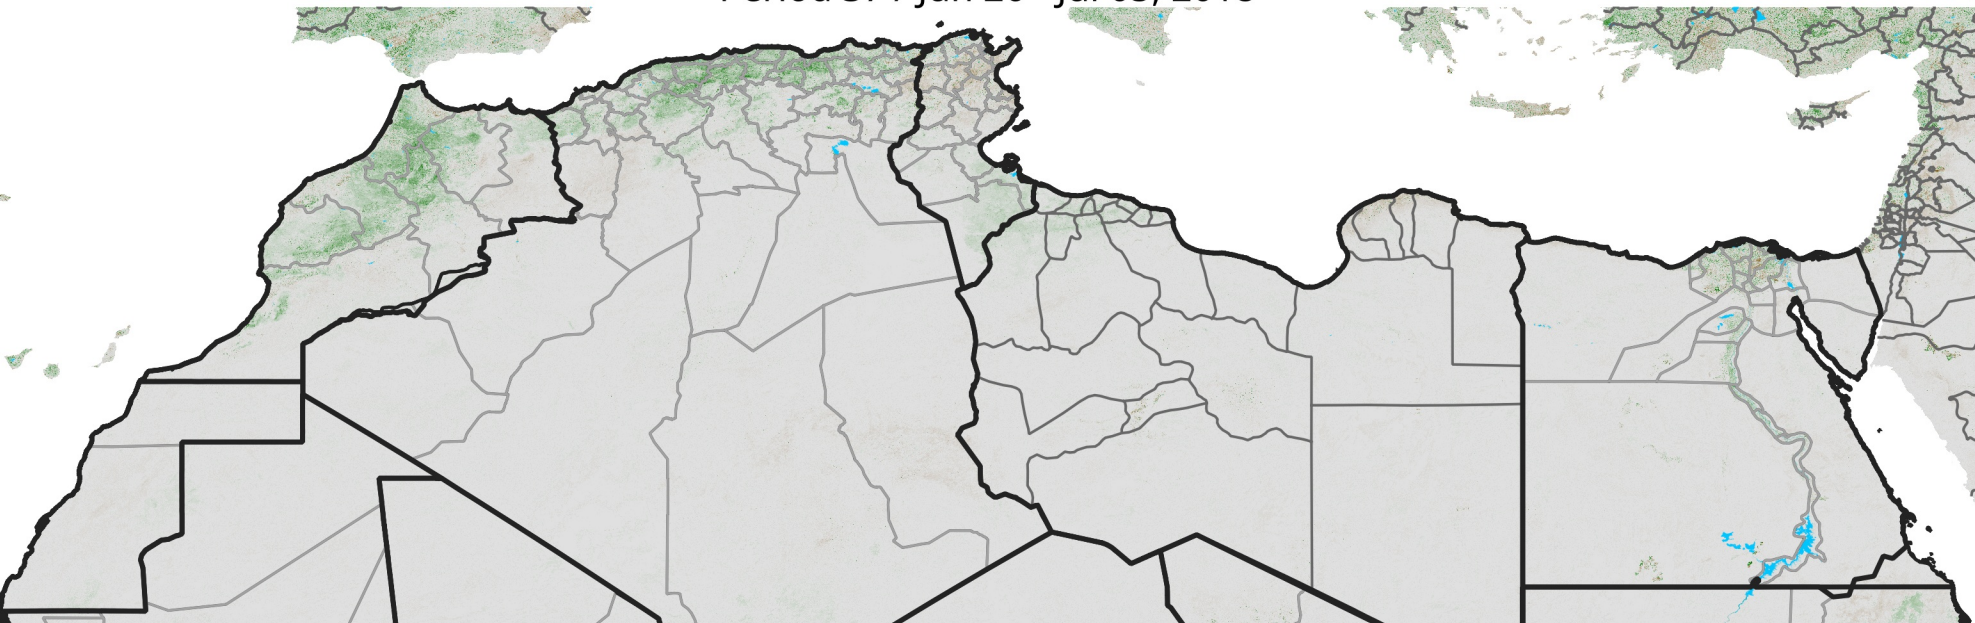

# North Africa NDVI Anomaly

2018 minus Mean (2012 - 2021)

Period 37 / Jun 26 - Jul 05, 2018

## NDVI Anomaly

< -0.3   -0.2   -0.1   -0.05   0.05   0.1   0.2   >0.3

Negative

No Difference

Positive