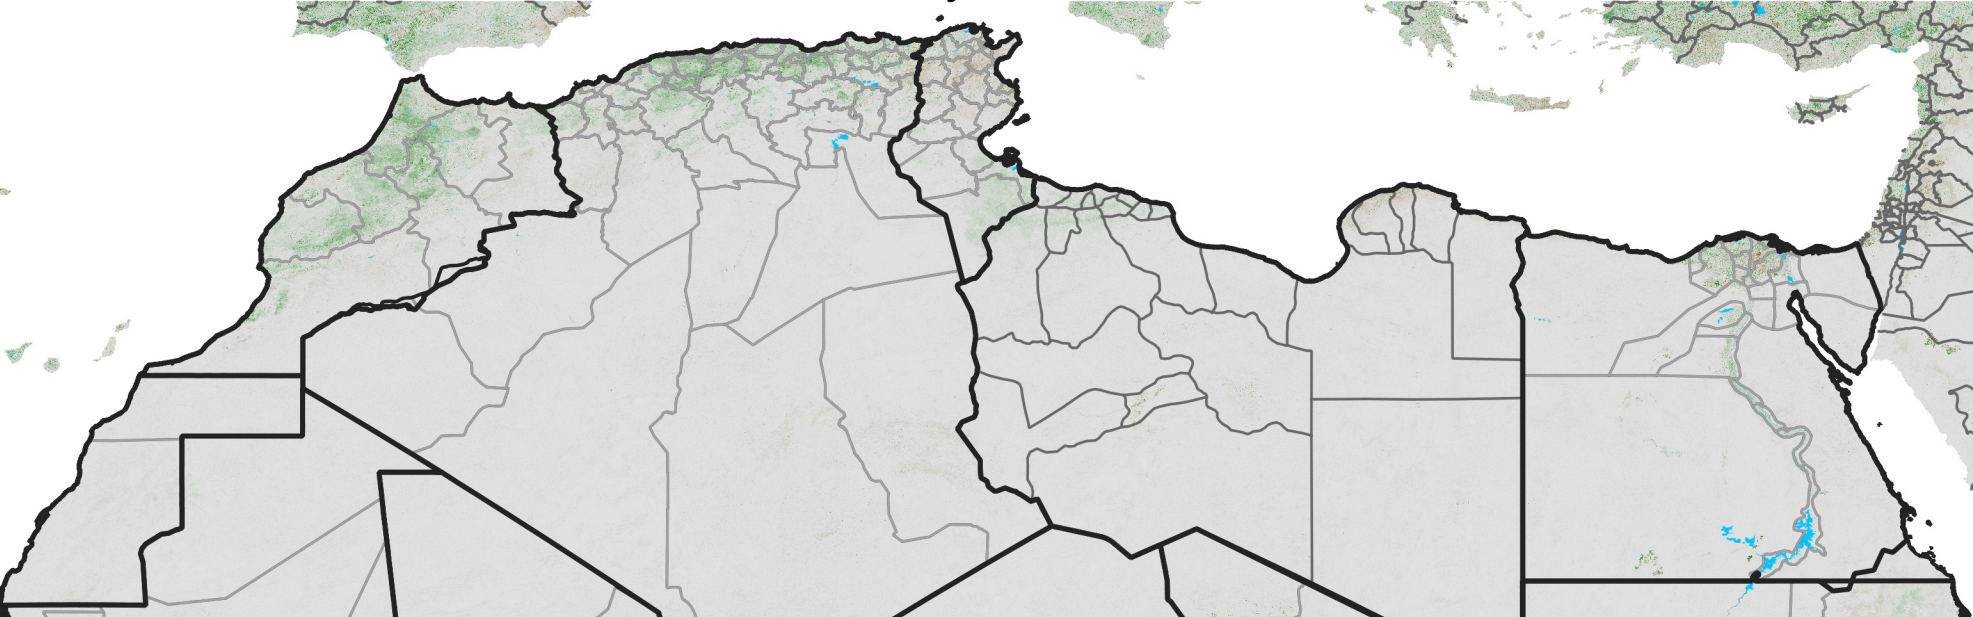

# North Africa NDVI Anomaly

2018 minus Mean (2012 - 2021)

Period 38 / Jul 01 - 10, 2018

## NDVI Anomaly

< -0.3   -0.2   -0.1   -0.05   0.05   0.1   0.2   >0.3

Negative

No Difference

Positive