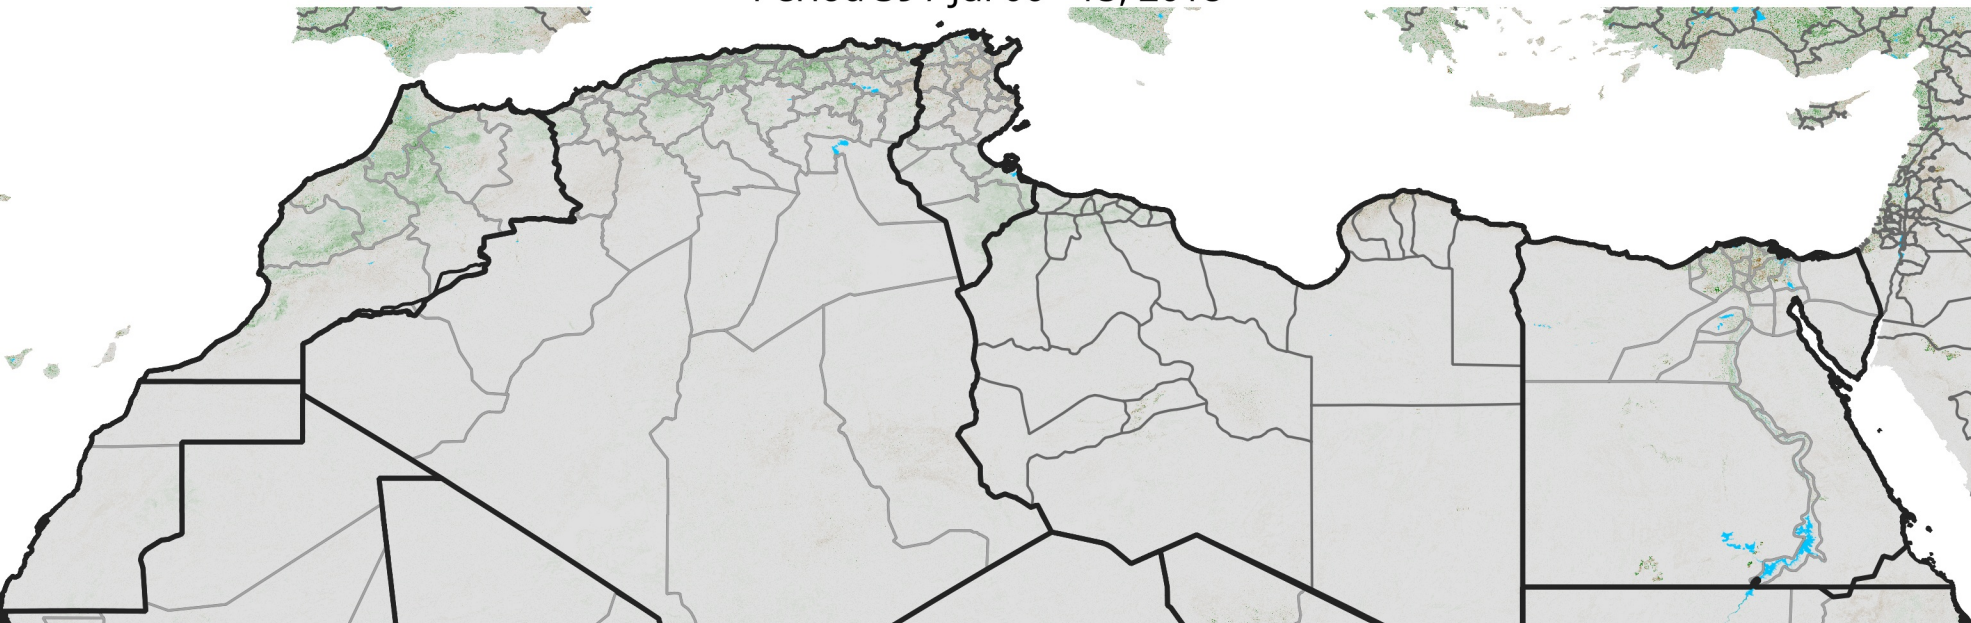

North Africa NDVI Anomaly

2018 minus Mean (2012 - 2021)

Period 39 / Jul 06 - 15, 2018

NDVI Anomaly

< -0.3 -0.2 -0.1 -0.05 0.05 0.1 0.2 >0.3

Negative

No Difference

Positive