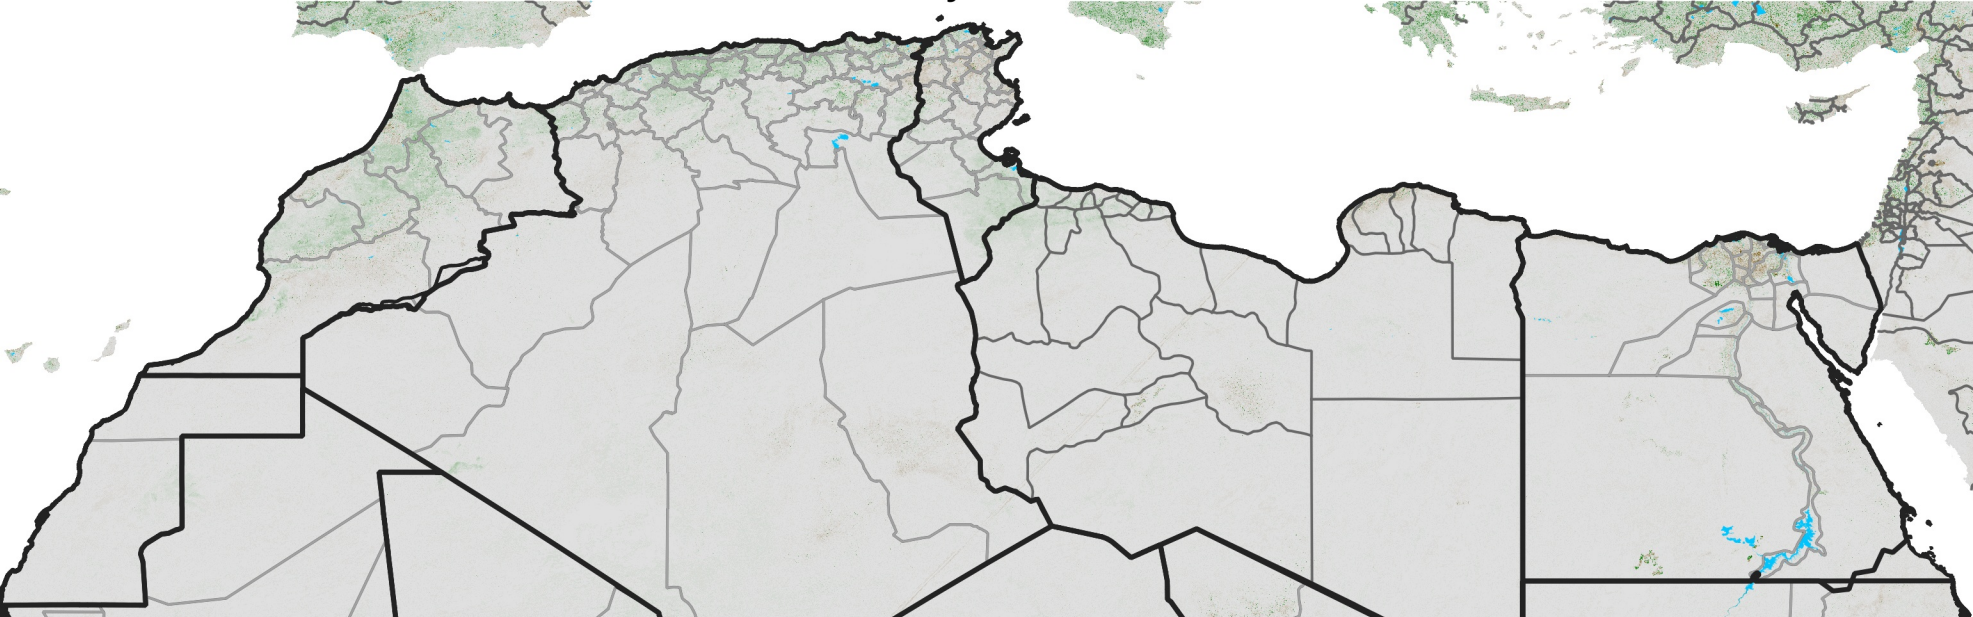

North Africa NDVI Anomaly

2018 minus Mean (2012 - 2021)

Period 42 / Jul 21 - 31, 2018

NDVI Anomaly

< -0.3 -0.2 -0.1 -0.05 0.05 0.1 0.2 >0.3

Negative

No Difference

Positive