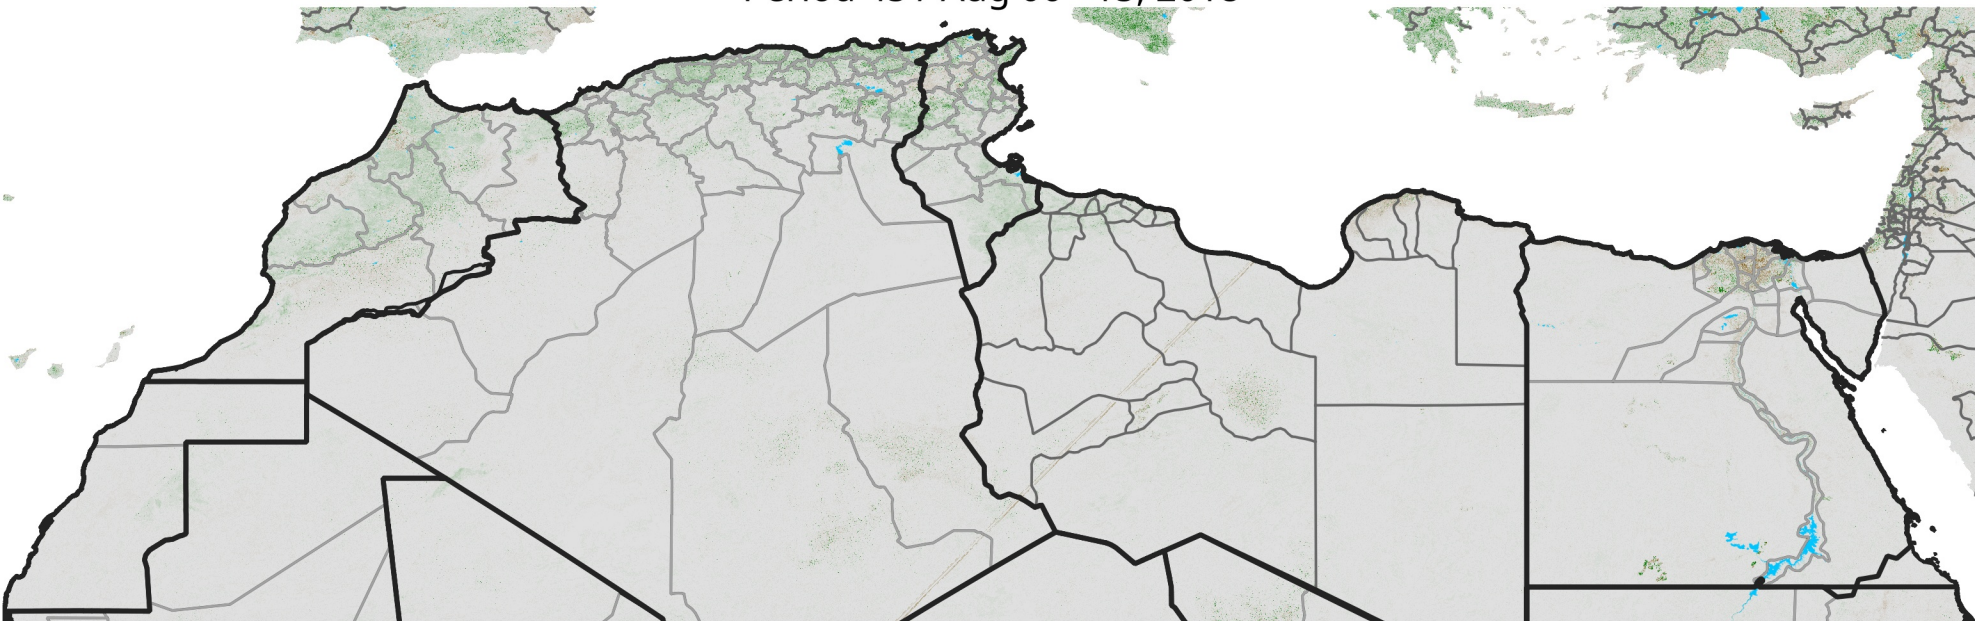

North Africa NDVI Anomaly

2018 minus Mean (2012 - 2021)

Period 45 / Aug 06 - 15, 2018

NDVI Anomaly

< -0.3 -0.2 -0.1 -0.05 0.05 0.1 0.2 >0.3

Negative

No Difference

Positive