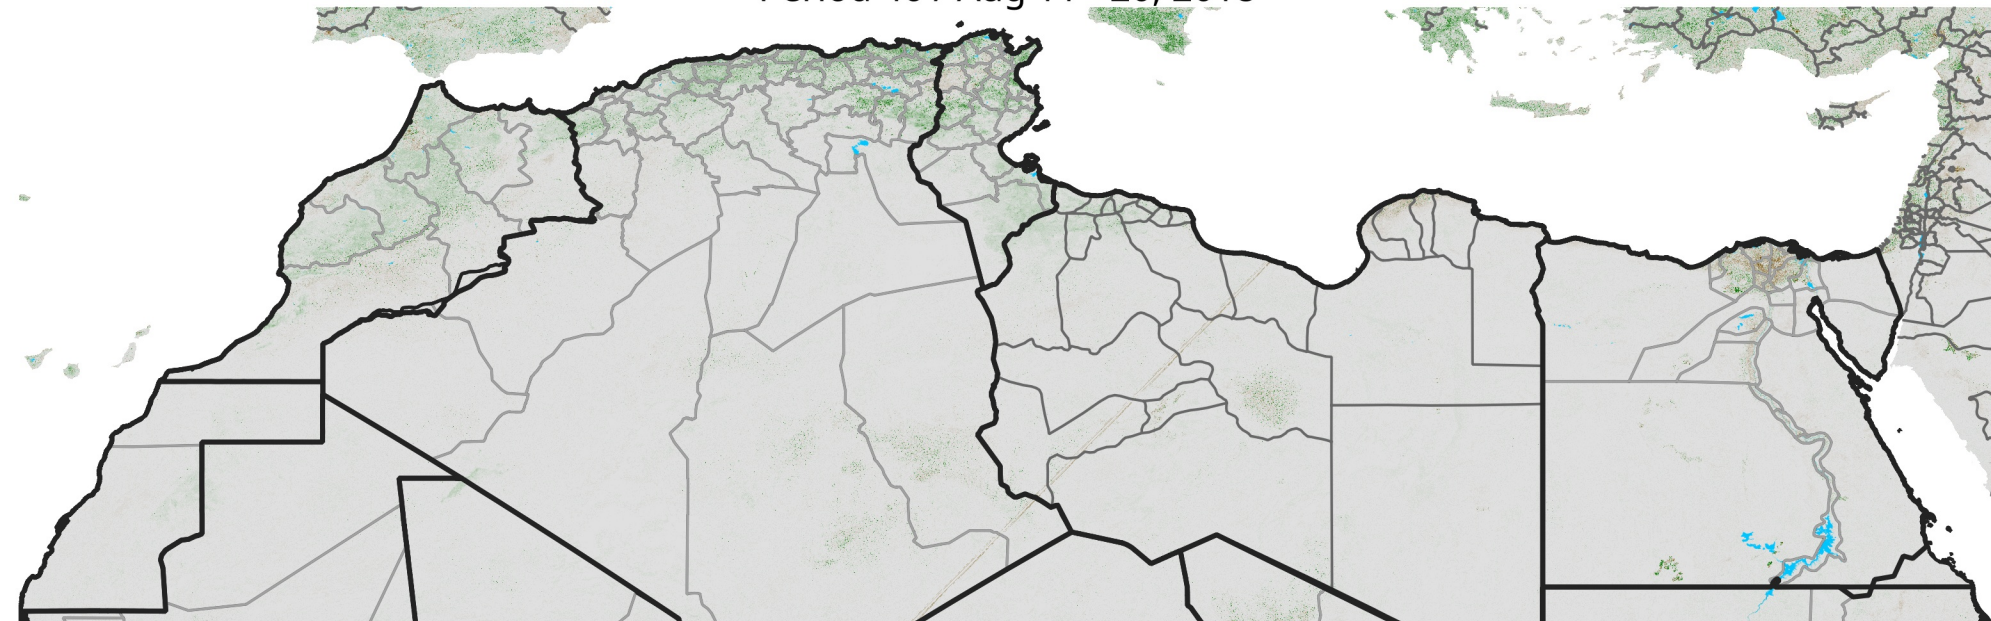

North Africa NDVI Anomaly

2018 minus Mean (2012 - 2021)

Period 46 / Aug 11 - 20, 2018

NDVI Anomaly

< -0.3 -0.2 -0.1 -0.05 0.05 0.1 0.2 >0.3

Negative

No Difference

Positive