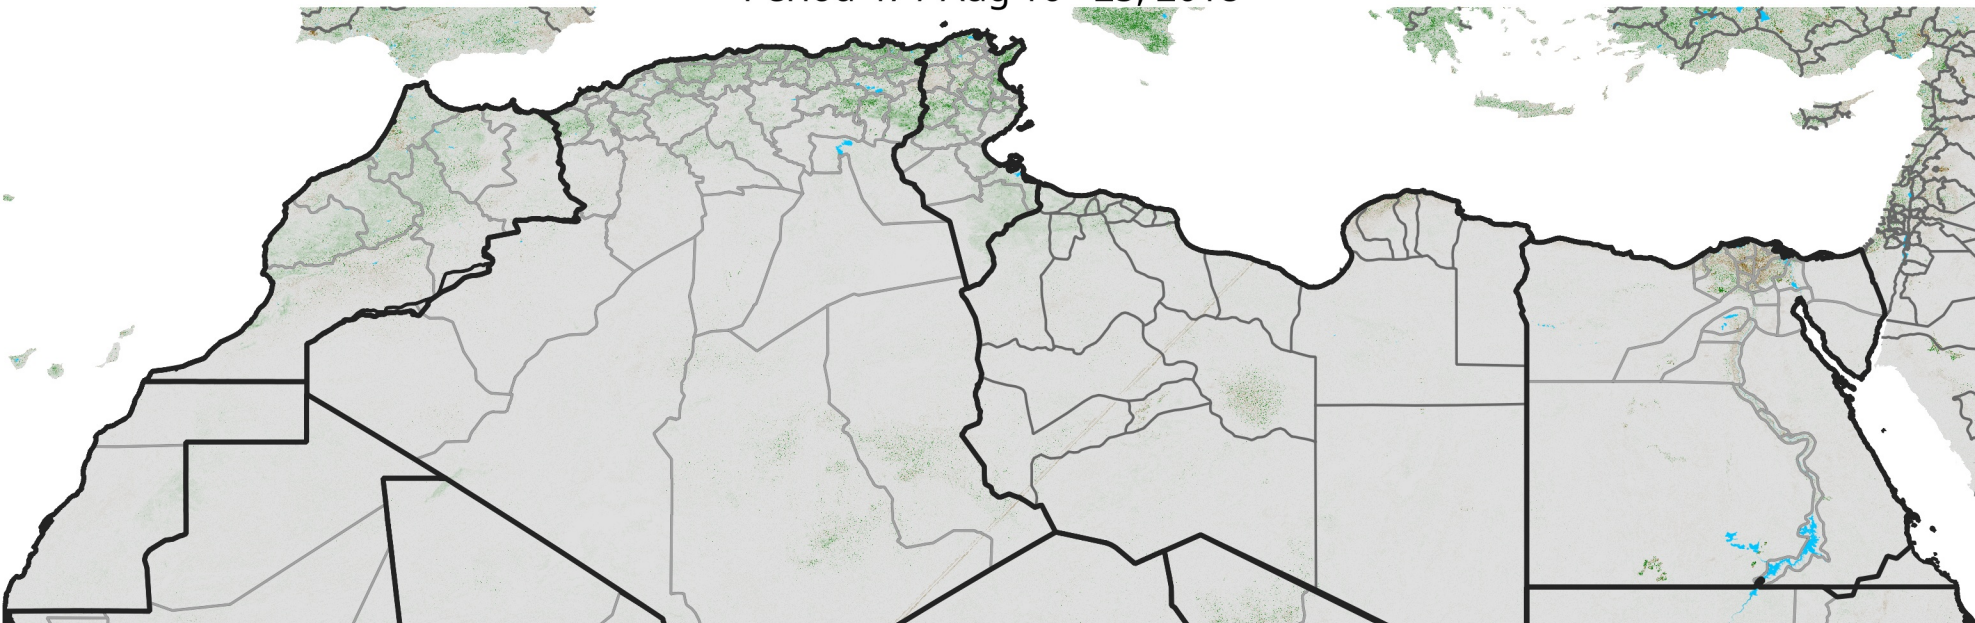

North Africa NDVI Anomaly

2018 minus Mean (2012 - 2021)

Period 47 / Aug 16 - 25, 2018

NDVI Anomaly

< -0.3 -0.2 -0.1 -0.05 0.05 0.1 0.2 >0.3

Negative

No Difference

Positive