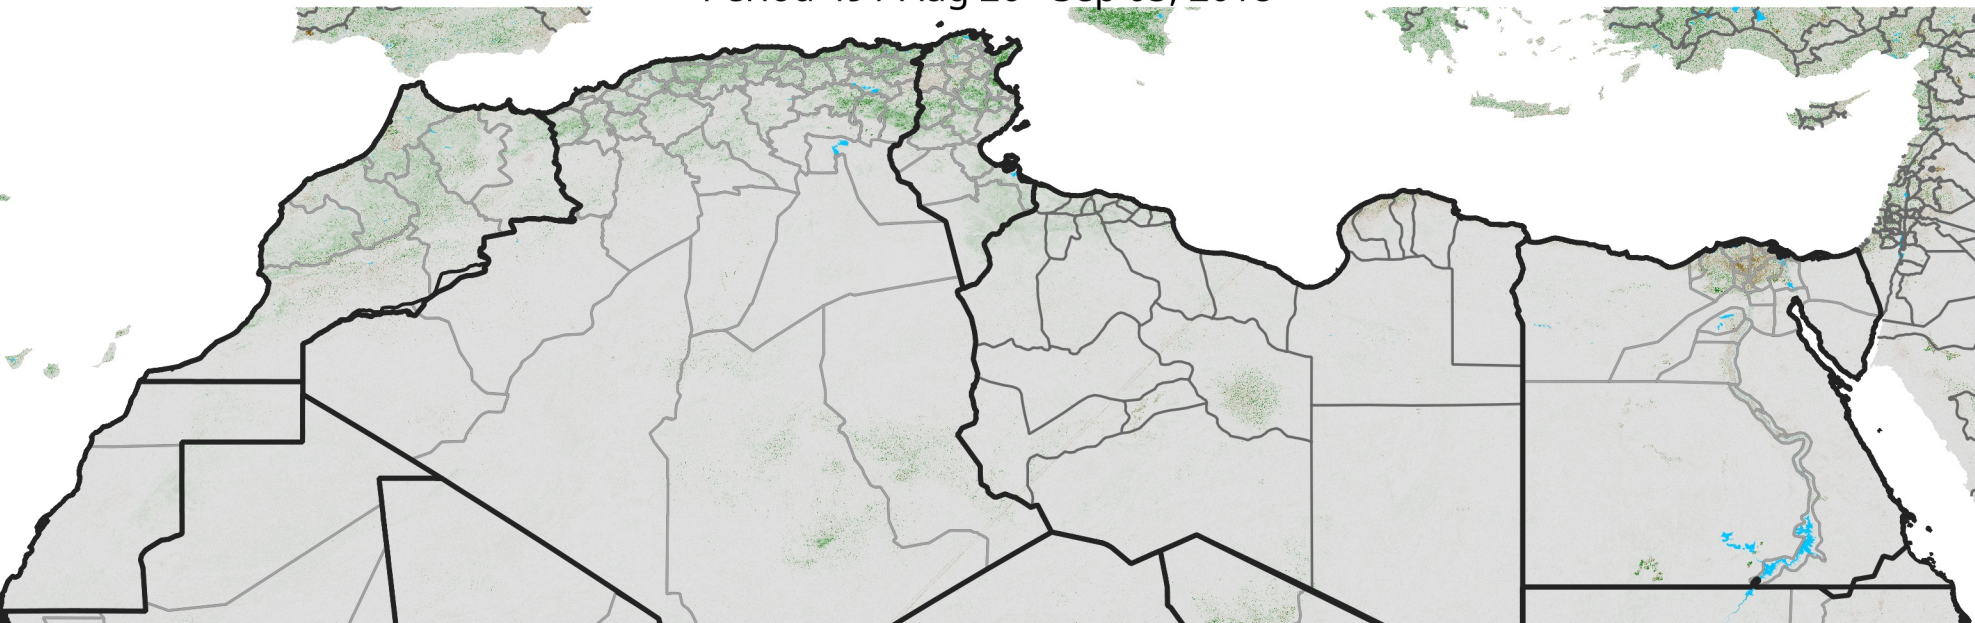

# North Africa NDVI Anomaly

2018 minus Mean (2012 - 2021)  
Period 49 / Aug 26 - Sep 05, 2018

## NDVI Anomaly

< -0.3   -0.2   -0.1   -0.05   0.05   0.1   0.2   >0.3

Negative

No Difference

Positive