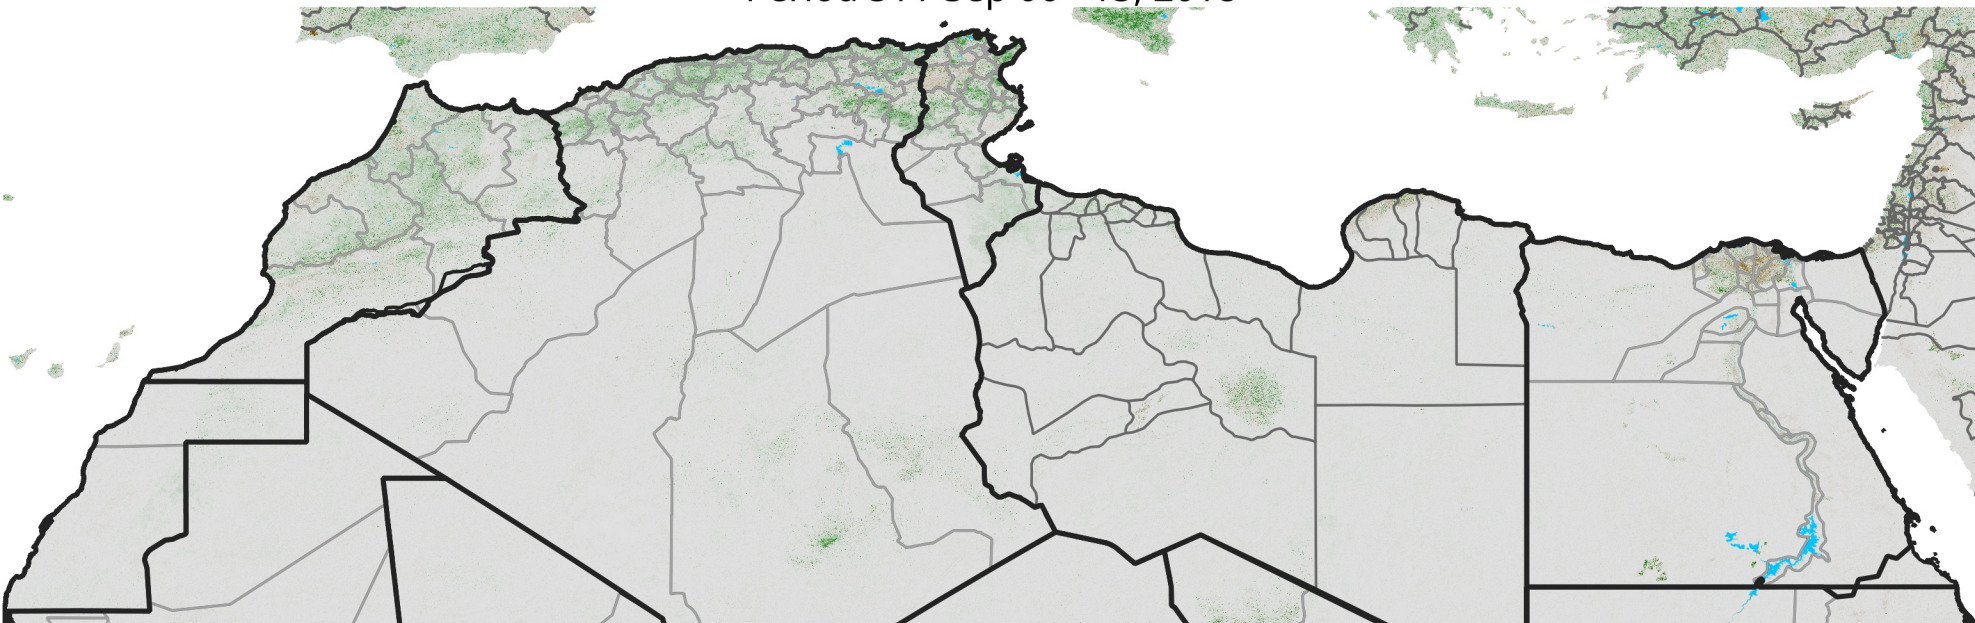

# North Africa NDVI Anomaly

2018 minus Mean (2012 - 2021)

Period 51 / Sep 06 - 15, 2018

## NDVI Anomaly

< -0.3   -0.2   -0.1   -0.05   0.05   0.1   0.2   >0.3

Negative

No Difference

Positive