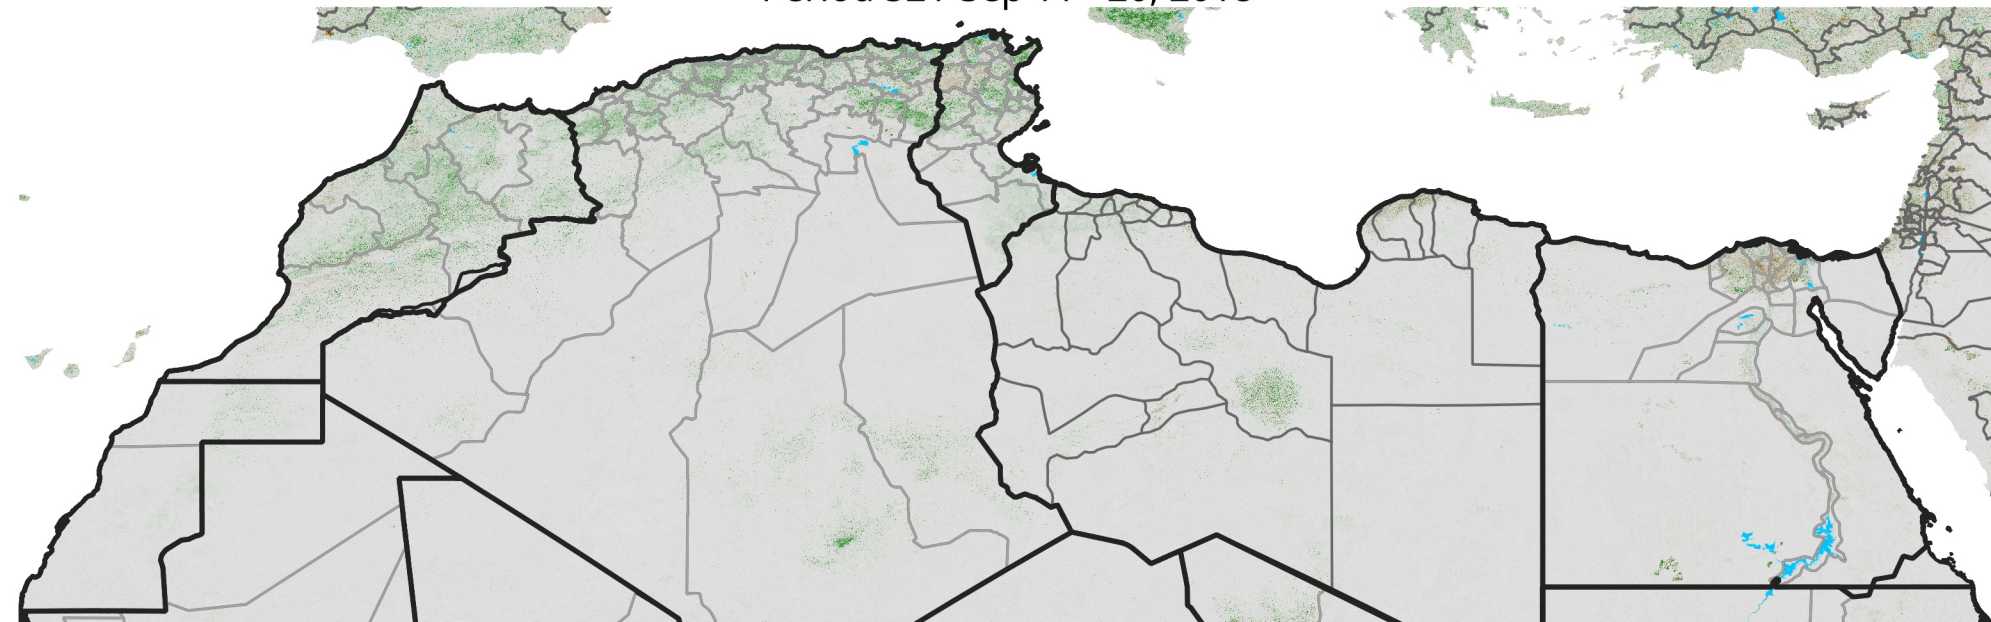

North Africa NDVI Anomaly

2018 minus Mean (2012 - 2021)

Period 52 / Sep 11 - 20, 2018

NDVI Anomaly

< -0.3 -0.2 -0.1 -0.05 0.05 0.1 0.2 >0.3

Negative

No Difference

Positive