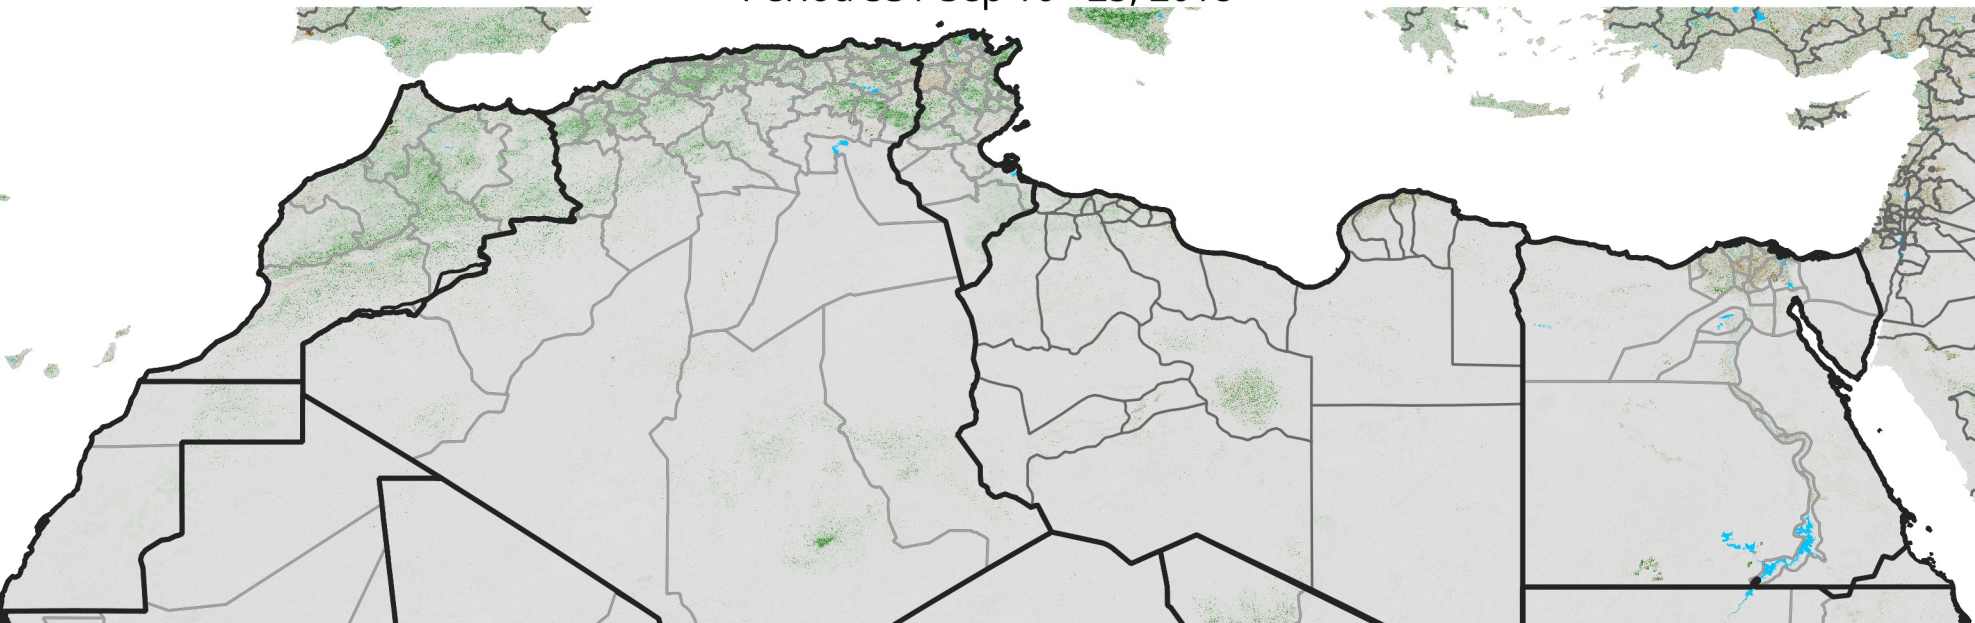

North Africa NDVI Anomaly

2018 minus Mean (2012 - 2021)

Period 53 / Sep 16 - 25, 2018

NDVI Anomaly

< -0.3 -0.2 -0.1 -0.05 0.05 0.1 0.2 >0.3

Negative

No Difference

Positive