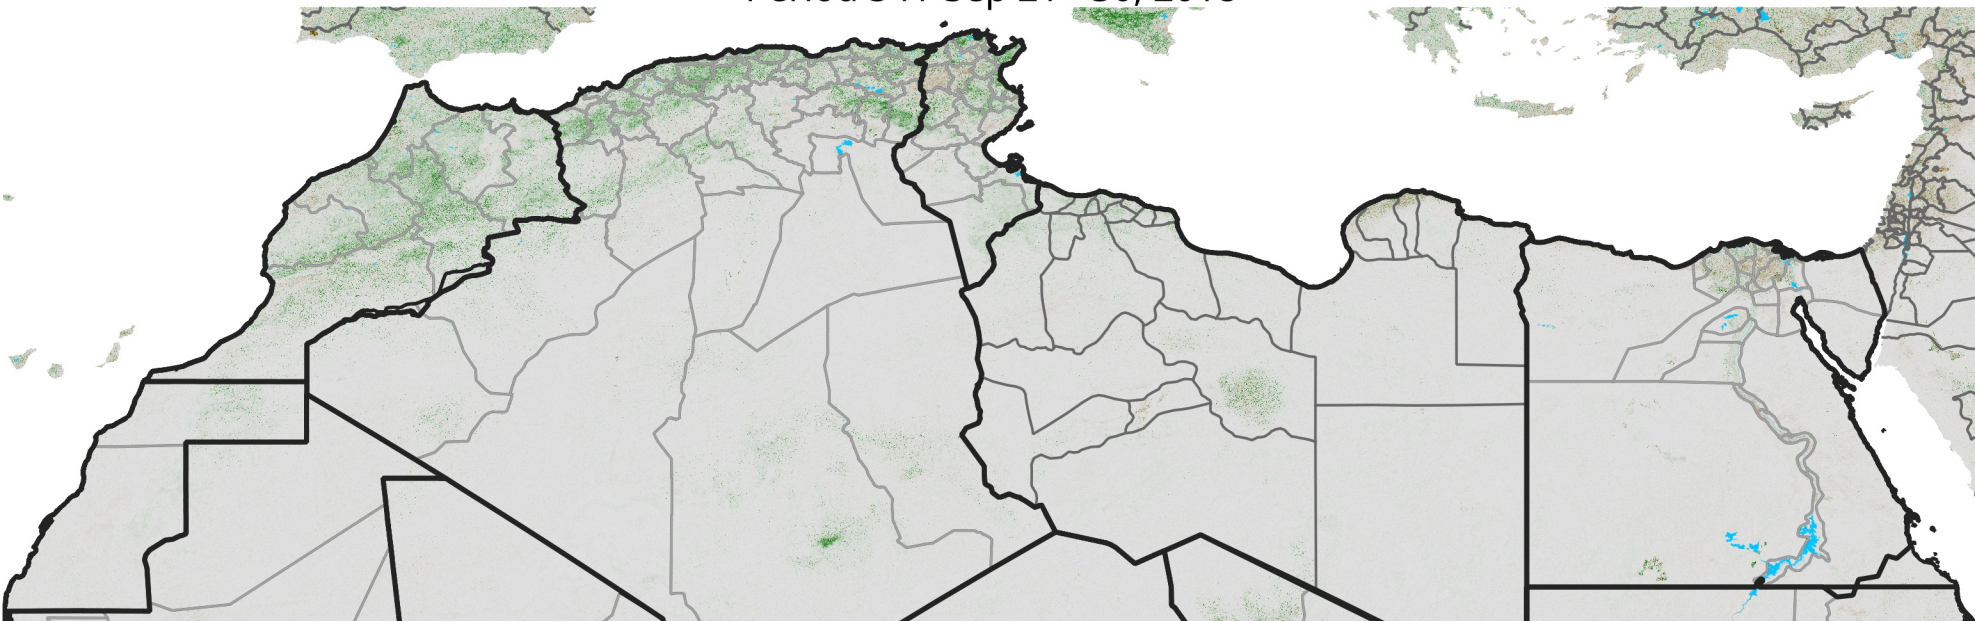

# North Africa NDVI Anomaly

2018 minus Mean (2012 - 2021)

Period 54 / Sep 21 - 30, 2018

## NDVI Anomaly

< -0.3   -0.2   -0.1   -0.05   0.05   0.1   0.2   >0.3

Negative

No Difference

Positive