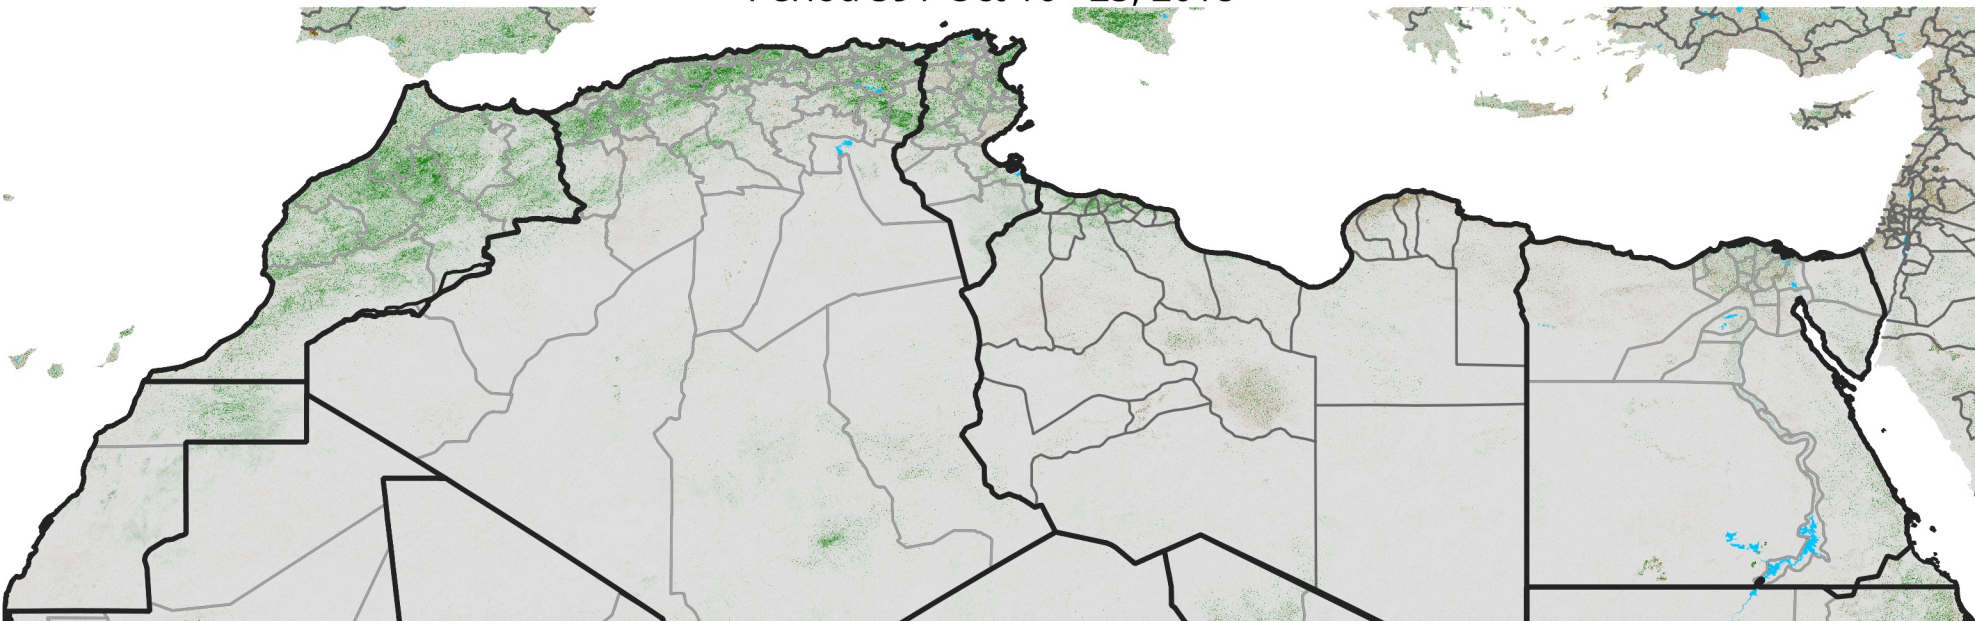

North Africa NDVI Anomaly

2018 minus Mean (2012 - 2021)

Period 59 / Oct 16 - 25, 2018

NDVI Anomaly

<math>< -0.3</math> -0.2 -0.1 -0.05 0.05 0.1 0.2 > 0.3

Negative

No Difference

Positive