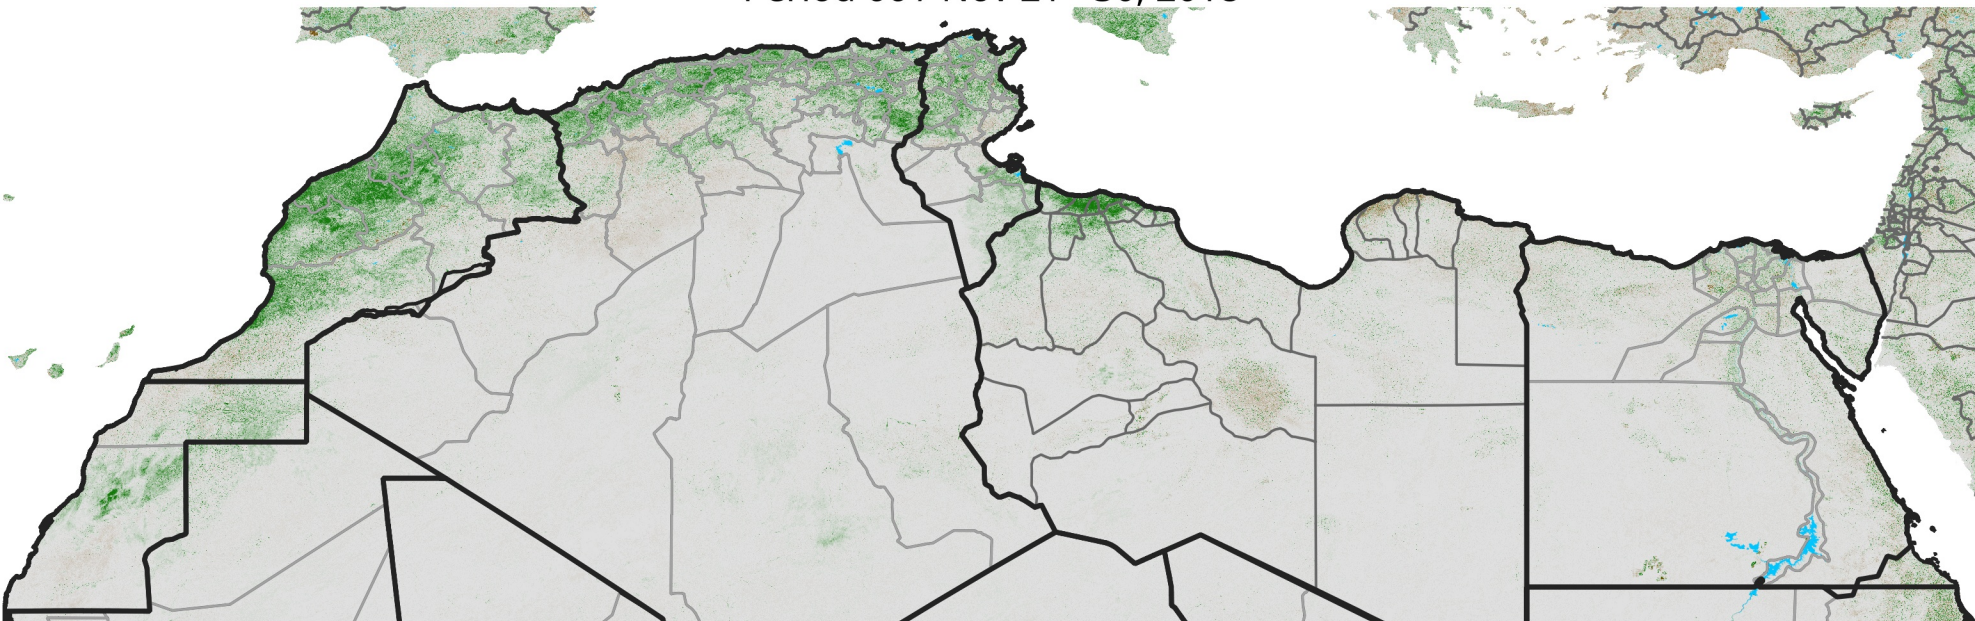

# North Africa NDVI Anomaly

2018 minus Mean (2012 - 2021)

Period 66 / Nov 21 - 30, 2018

## NDVI Anomaly

< -0.3   -0.2   -0.1   -0.05   0.05   0.1   0.2   >0.3

Negative

No Difference

Positive