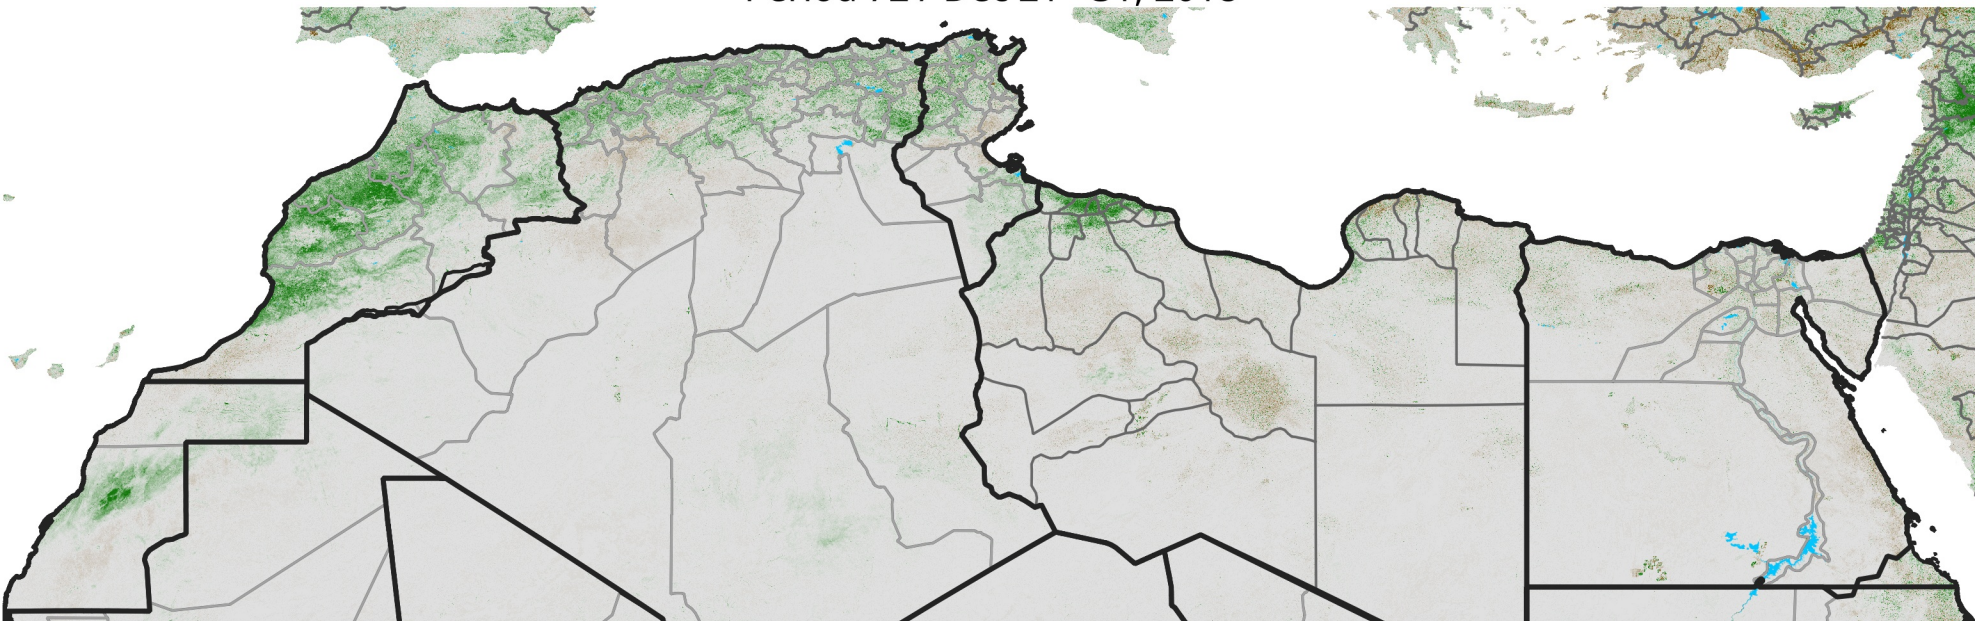

# North Africa NDVI Anomaly

2018 minus Mean (2012 - 2021)

Period 72 / Dec 21 - 31, 2018

## NDVI Anomaly

< -0.3   -0.2   -0.1   -0.05   0.05   0.1   0.2   >0.3

Negative

No Difference

Positive