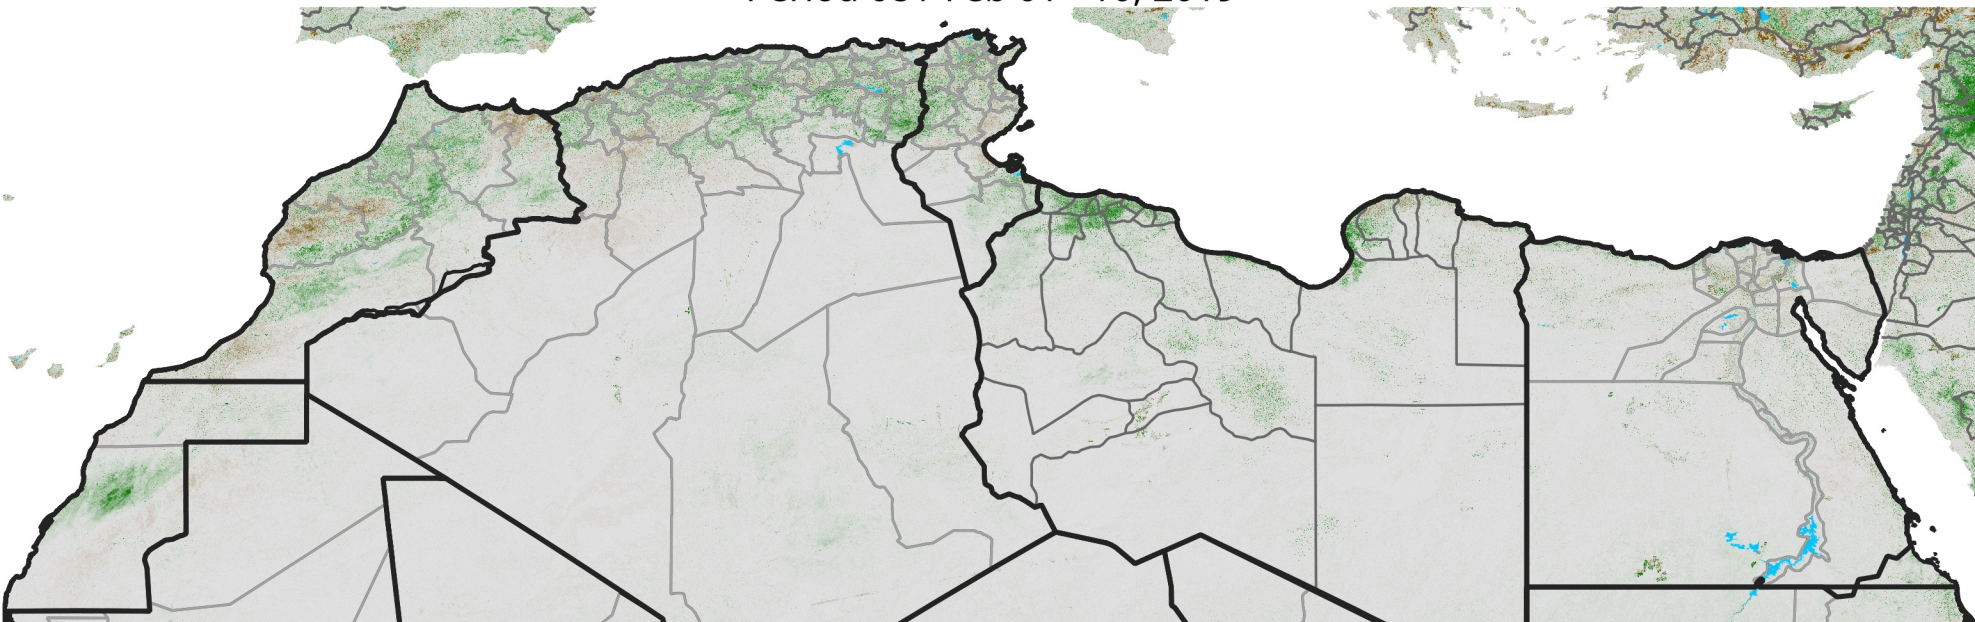

North Africa NDVI Anomaly

2019 minus Mean (2012 - 2021)

Period 08 / Feb 01 - 10, 2019

NDVI Anomaly

< -0.3 -0.2 -0.1 -0.05 0.05 0.1 0.2 >0.3

Negative

No Difference

Positive