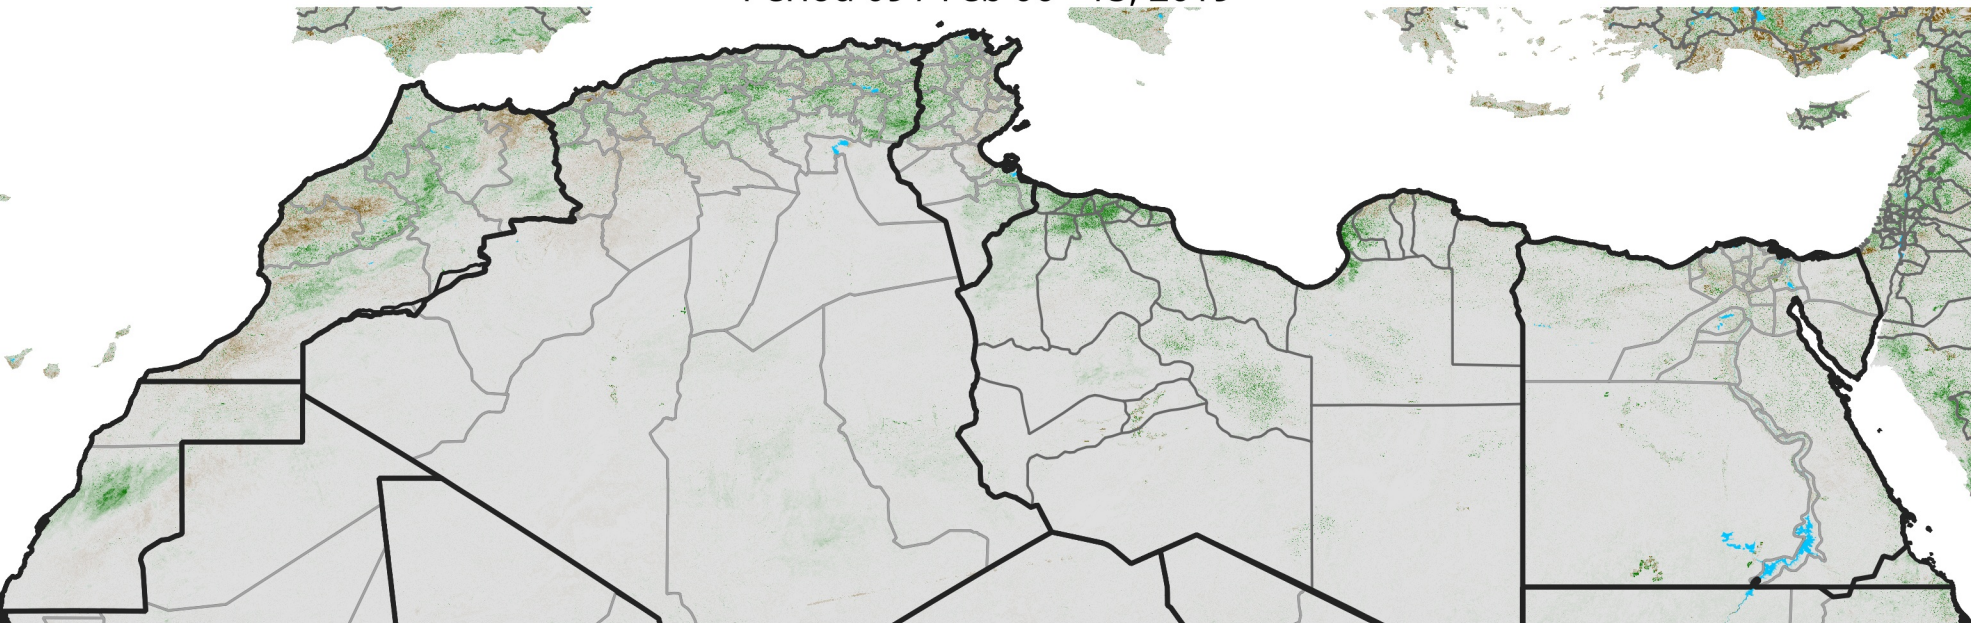

North Africa NDVI Anomaly

2019 minus Mean (2012 - 2021)

Period 09 / Feb 06 - 15, 2019

NDVI Anomaly

< -0.3 -0.2 -0.1 -0.05 0.05 0.1 0.2 >0.3

Negative

No Difference

Positive