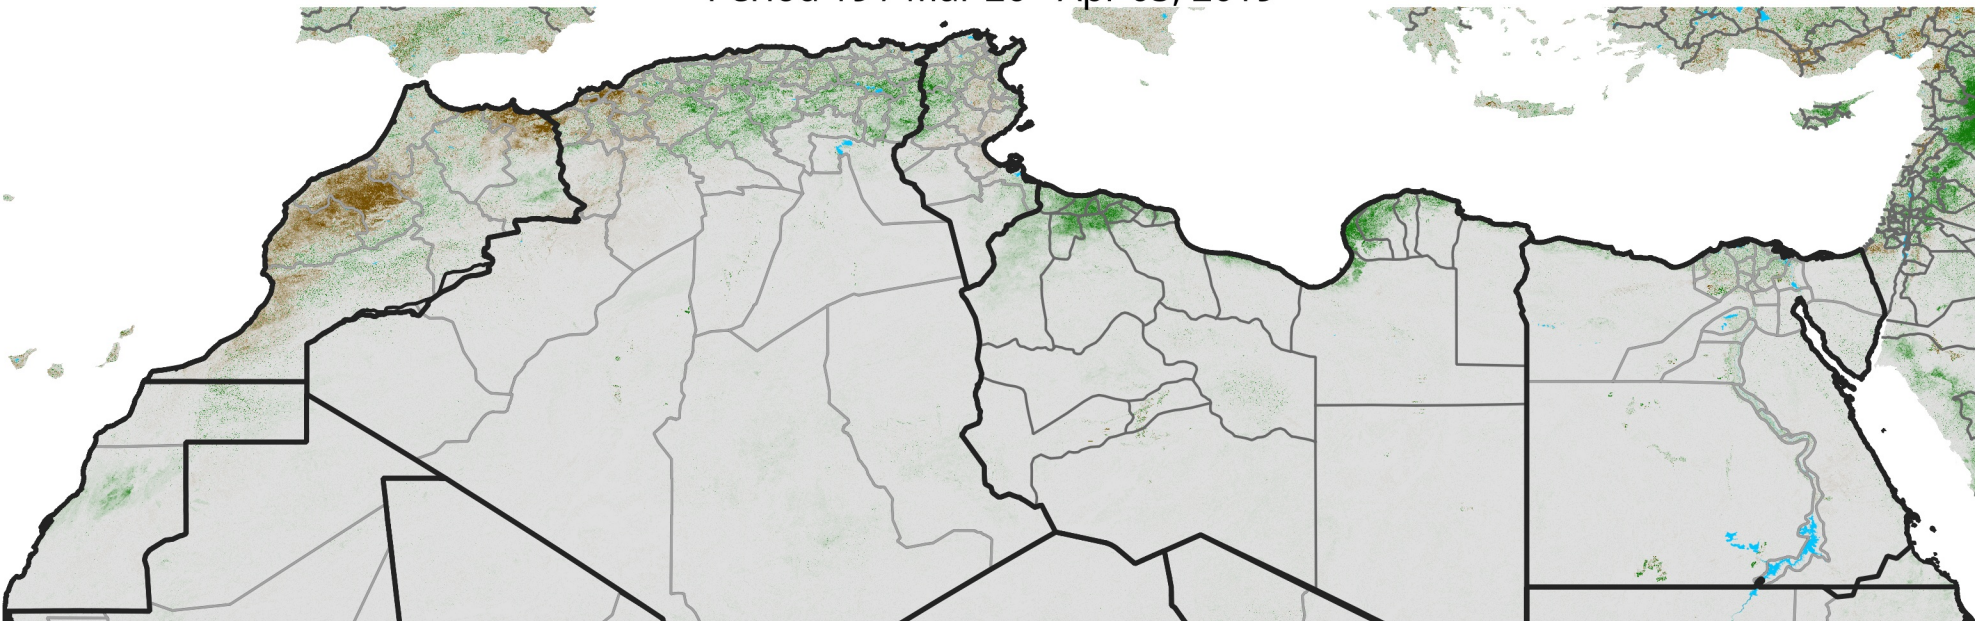

North Africa NDVI Anomaly

2019 minus Mean (2012 - 2021)
Period 19 / Mar 26 - Apr 05, 2019

NDVI Anomaly

< -0.3 -0.2 -0.1 -0.05 0.05 0.1 0.2 >0.3

Negative

No Difference

Positive