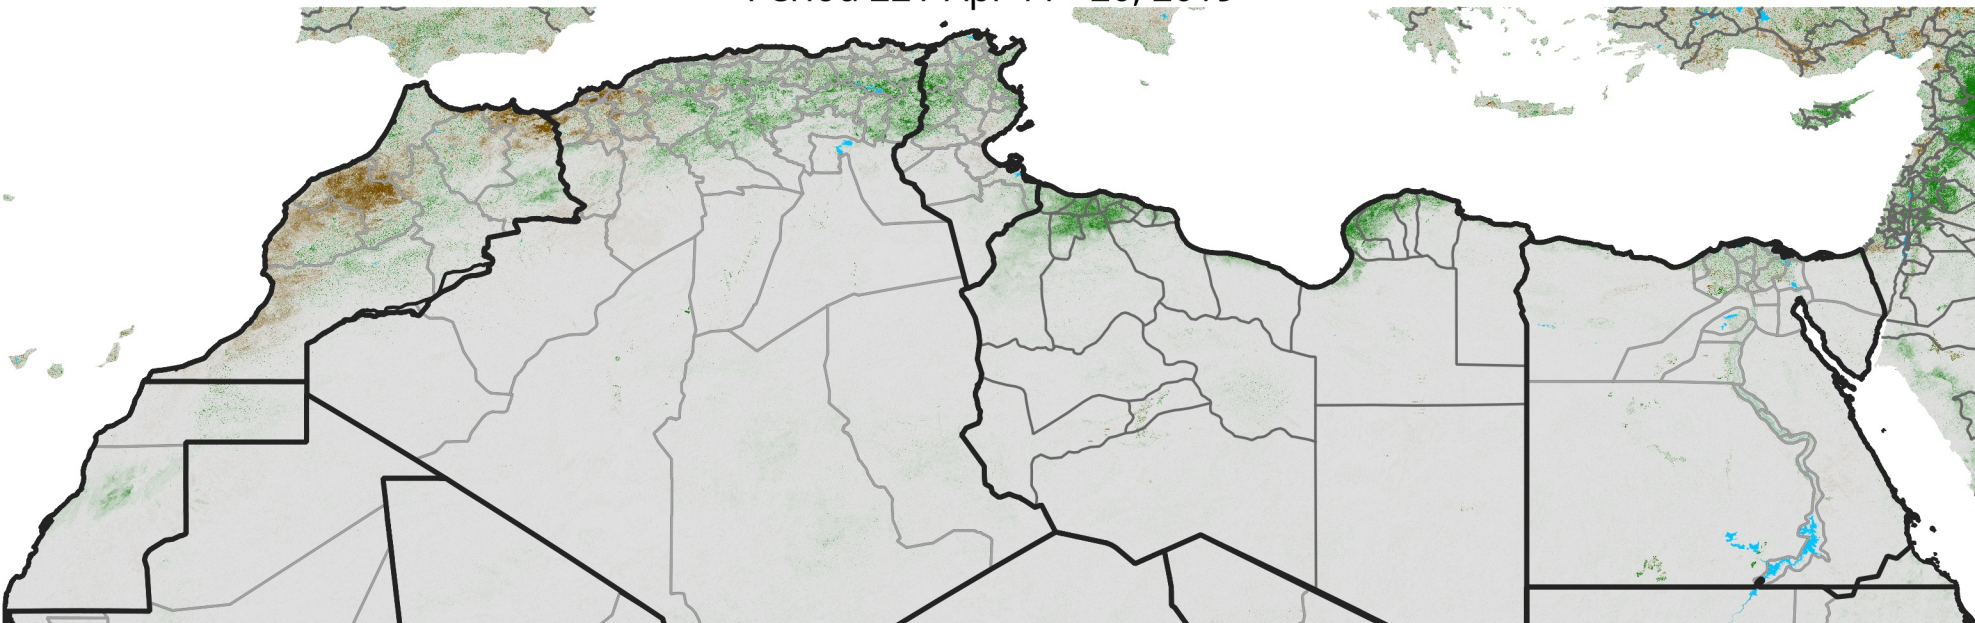

North Africa NDVI Anomaly

2019 minus Mean (2012 - 2021)

Period 22 / Apr 11 - 20, 2019

NDVI Anomaly

< -0.3 -0.2 -0.1 -0.05 0.05 0.1 0.2 >0.3

Negative

No Difference

Positive