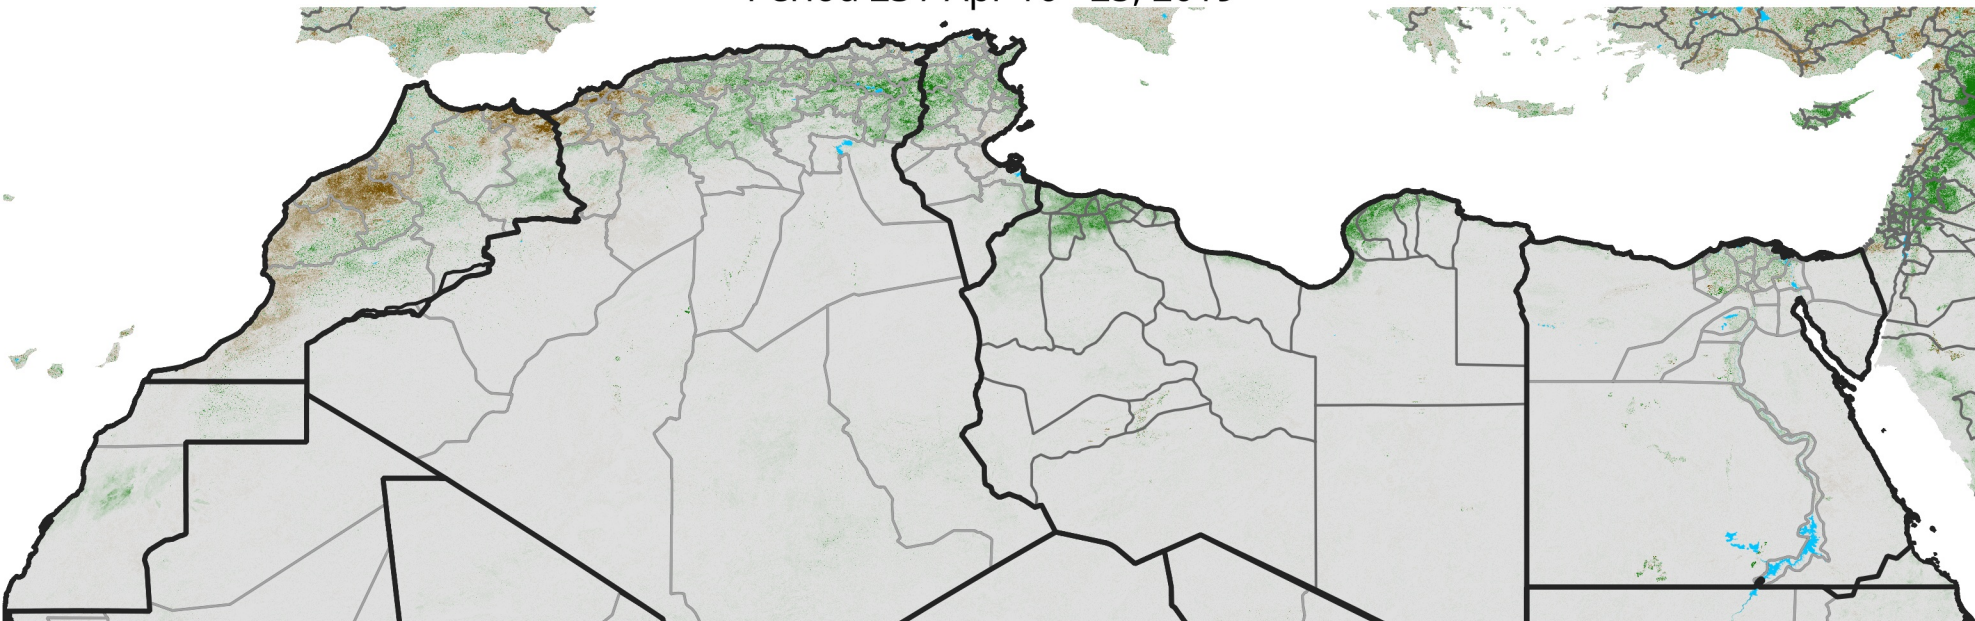

North Africa NDVI Anomaly

2019 minus Mean (2012 - 2021)

Period 23 / Apr 16 - 25, 2019

NDVI Anomaly

< -0.3 -0.2 -0.1 -0.05 0.05 0.1 0.2 >0.3

Negative

No Difference

Positive