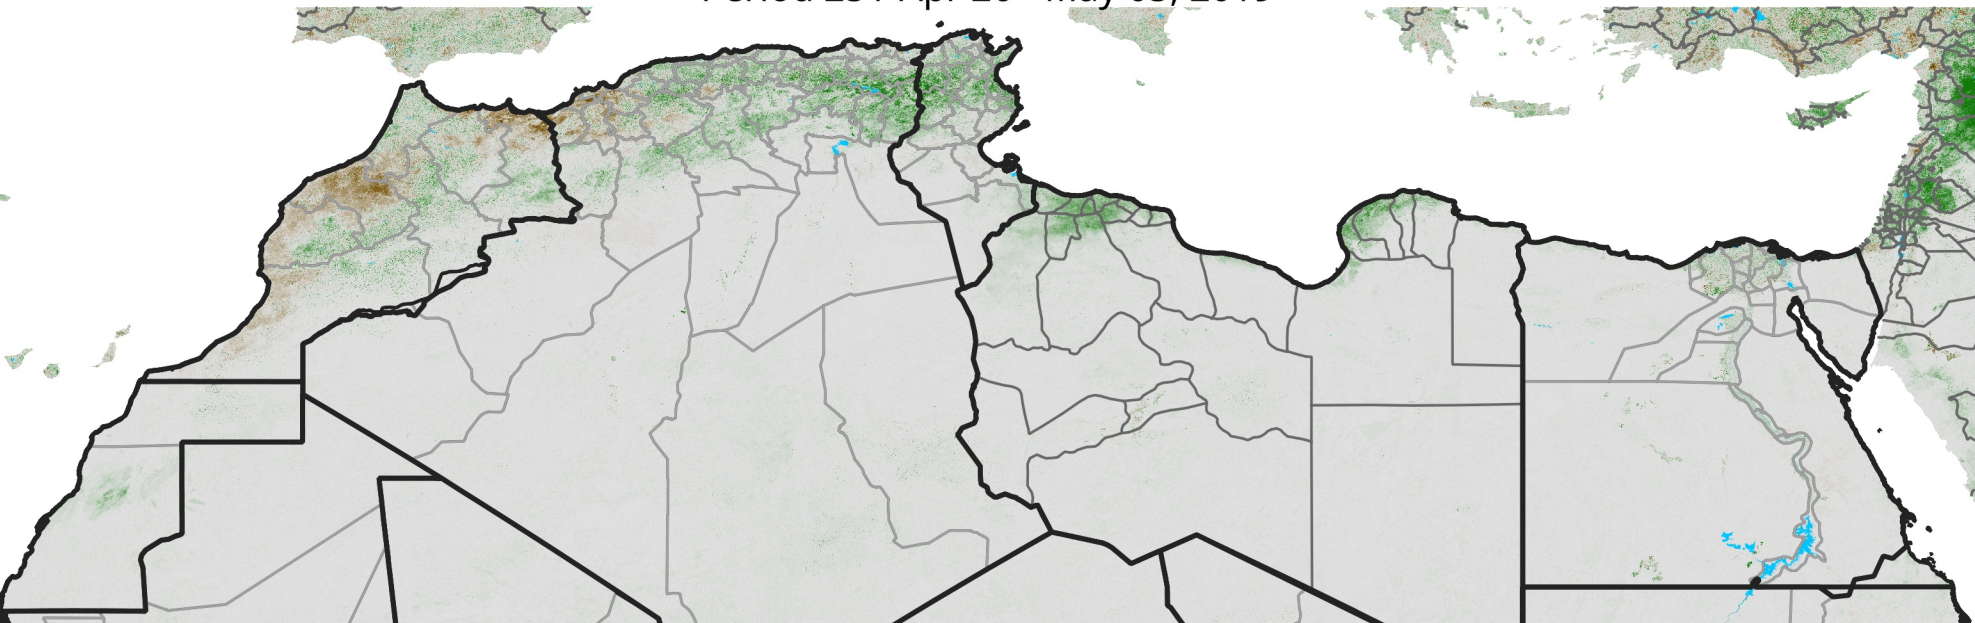

North Africa NDVI Anomaly

2019 minus Mean (2012 - 2021)
Period 25 / Apr 26 - May 05, 2019

NDVI Anomaly

< -0.3 -0.2 -0.1 -0.05 0.05 0.1 0.2 >0.3

Negative

No Difference

Positive