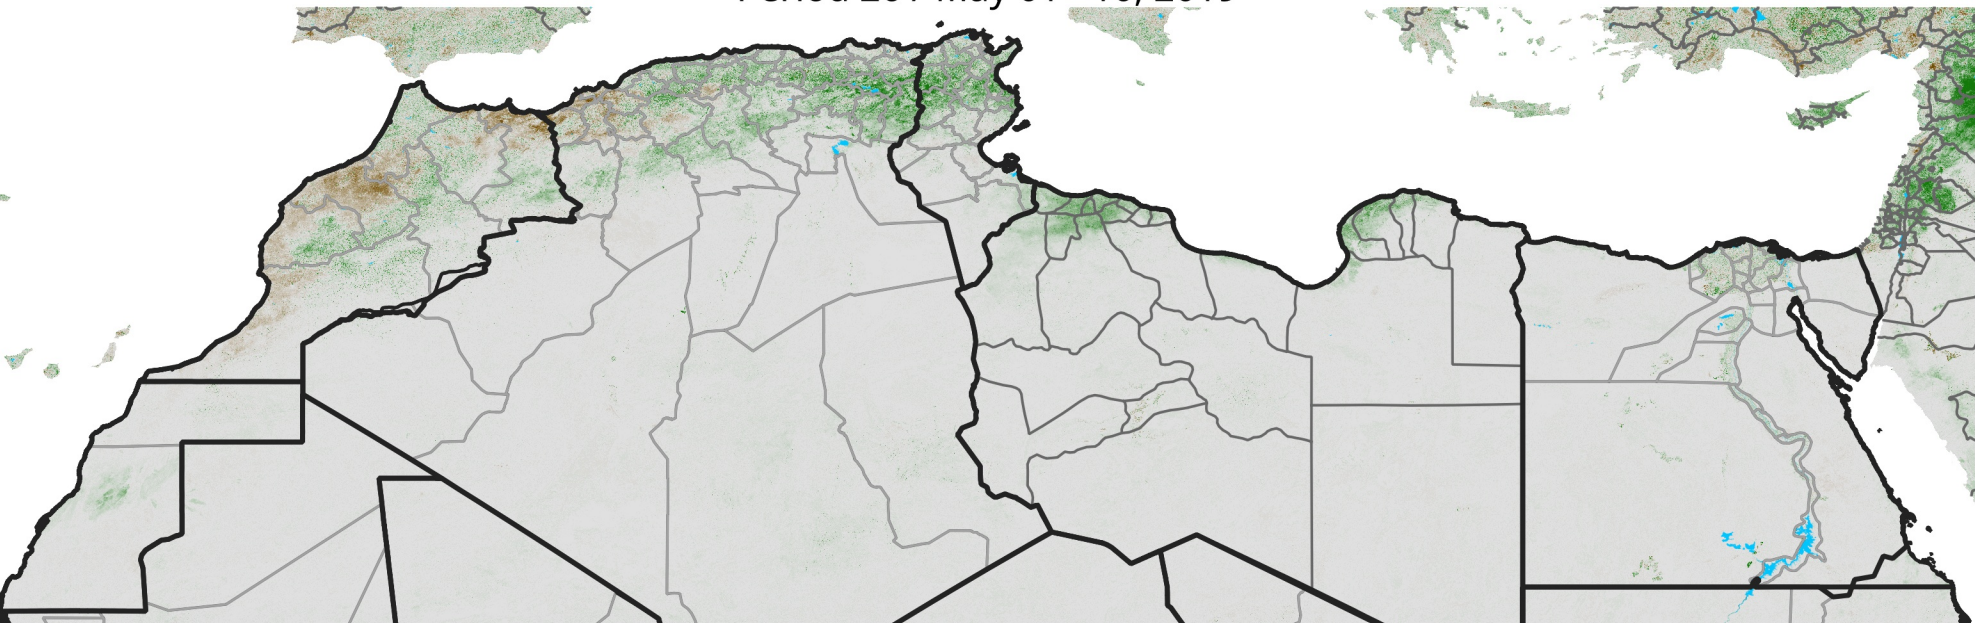

North Africa NDVI Anomaly

2019 minus Mean (2012 - 2021)

Period 26 / May 01 - 10, 2019

NDVI Anomaly

< -0.3 -0.2 -0.1 -0.05 0.05 0.1 0.2 >0.3

Negative

No Difference

Positive