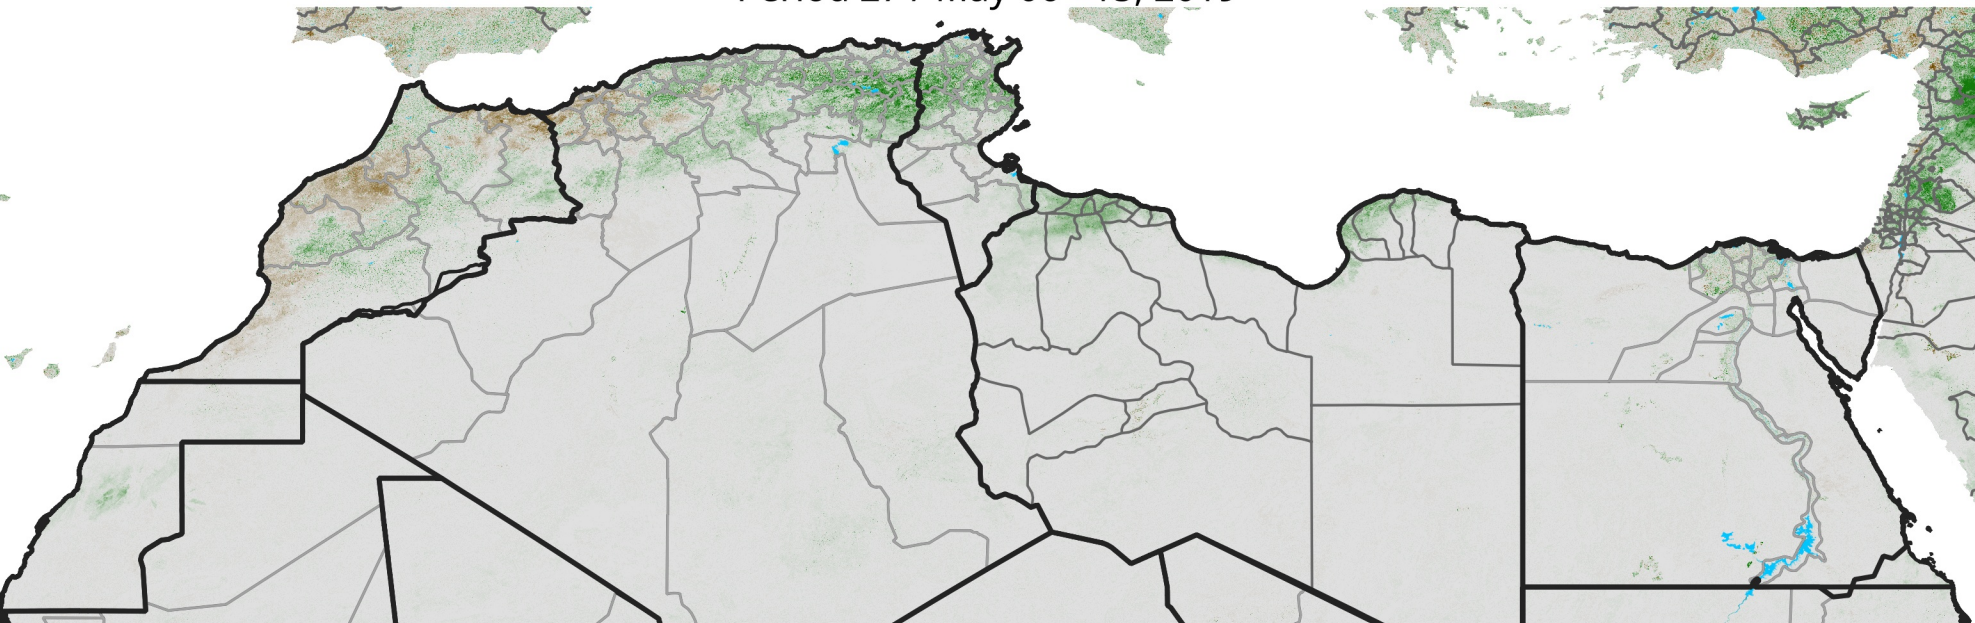

North Africa NDVI Anomaly

2019 minus Mean (2012 - 2021)

Period 27 / May 06 - 15, 2019

NDVI Anomaly

< -0.3 -0.2 -0.1 -0.05 0.05 0.1 0.2 >0.3

Negative

No Difference

Positive