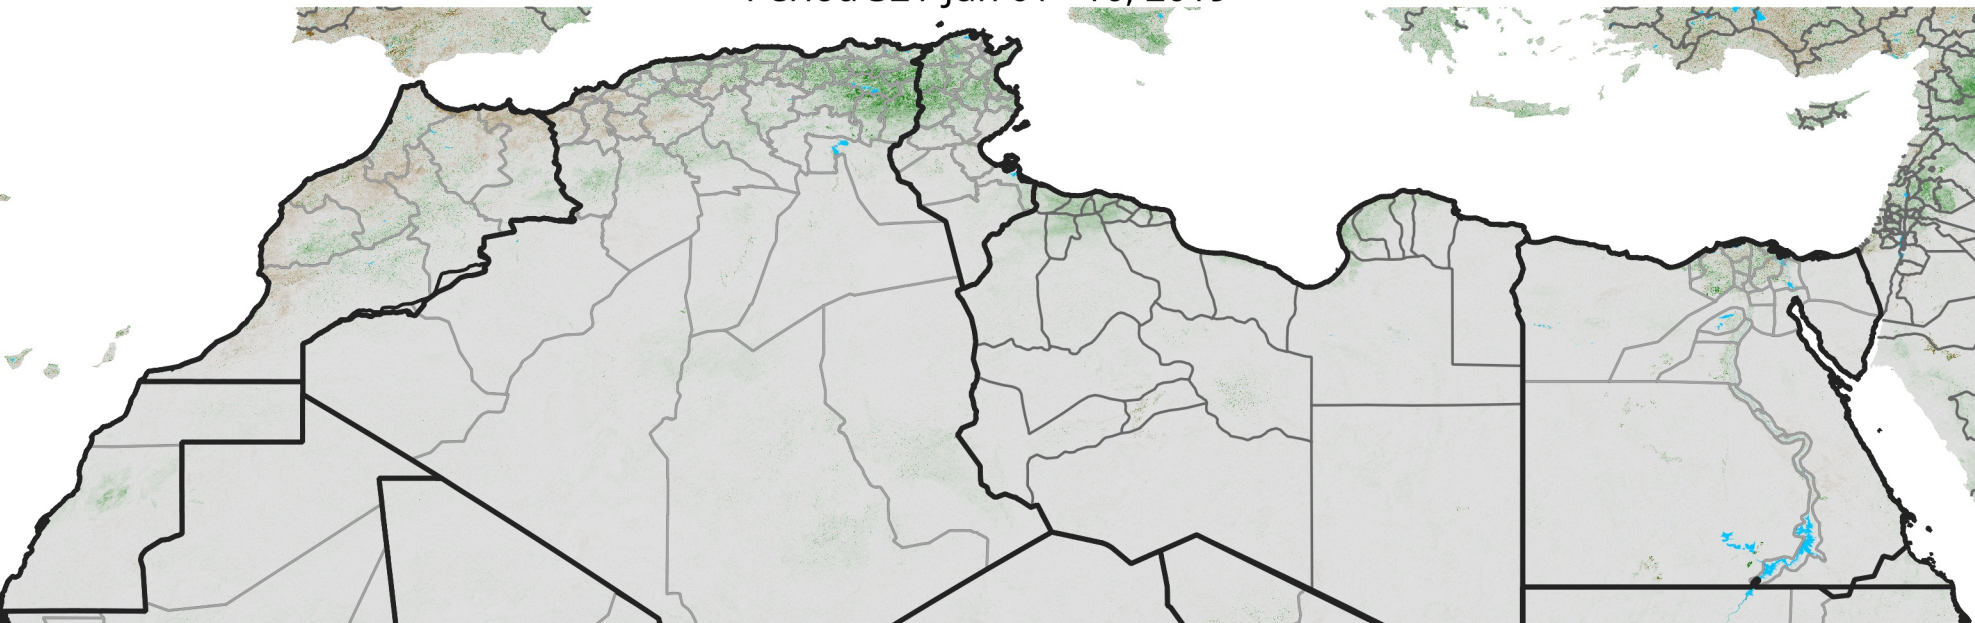

North Africa NDVI Anomaly

2019 minus Mean (2012 - 2021)

Period 32 / Jun 01 - 10, 2019

NDVI Anomaly

< -0.3 -0.2 -0.1 -0.05 0.05 0.1 0.2 >0.3

Negative

No Difference

Positive