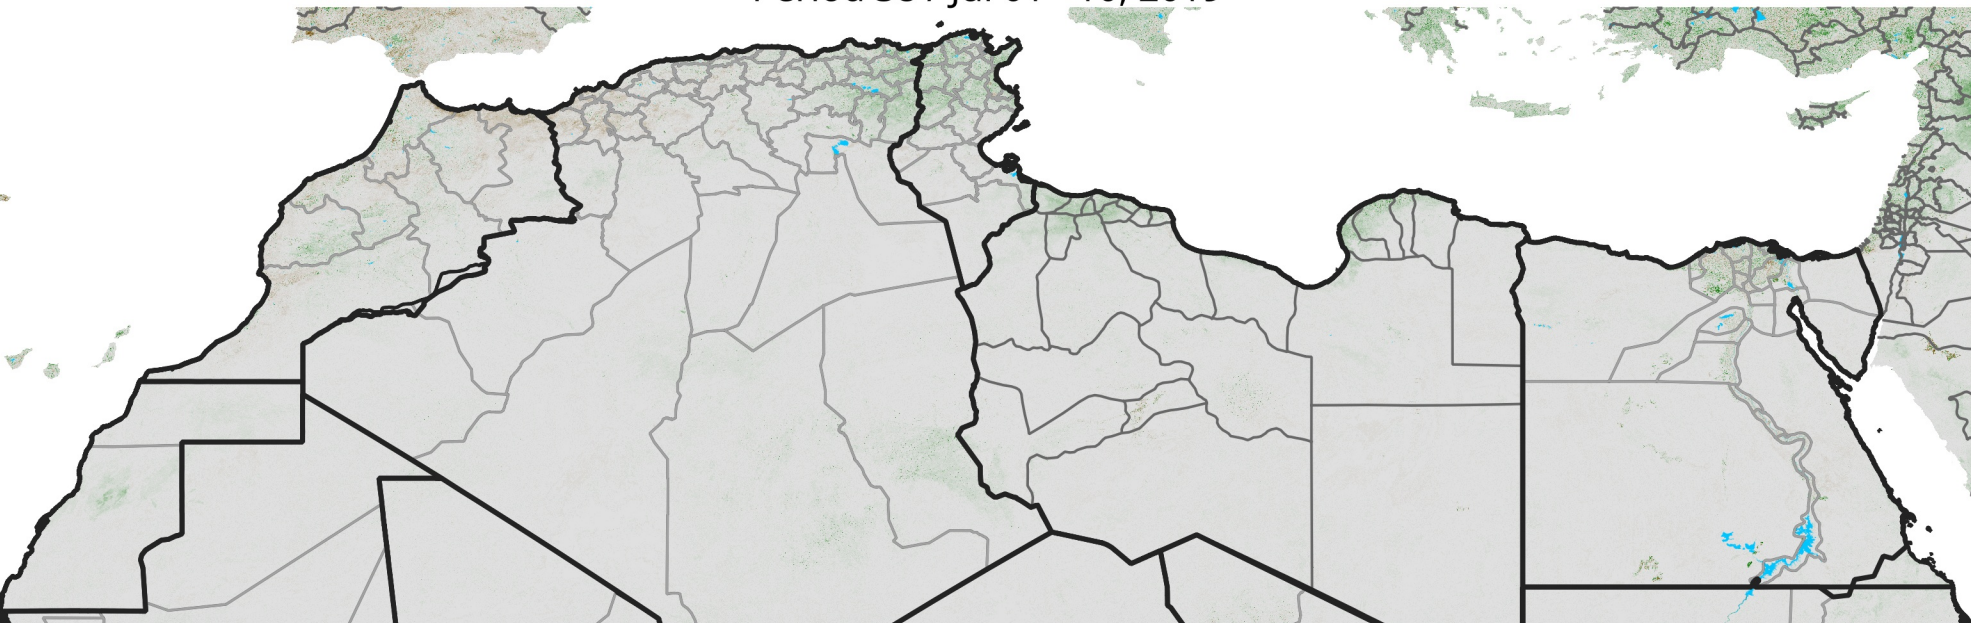

# North Africa NDVI Anomaly

2019 minus Mean (2012 - 2021)

Period 38 / Jul 01 - 10, 2019

## NDVI Anomaly

< -0.3   -0.2   -0.1   -0.05   0.05   0.1   0.2   >0.3

Negative

No Difference

Positive