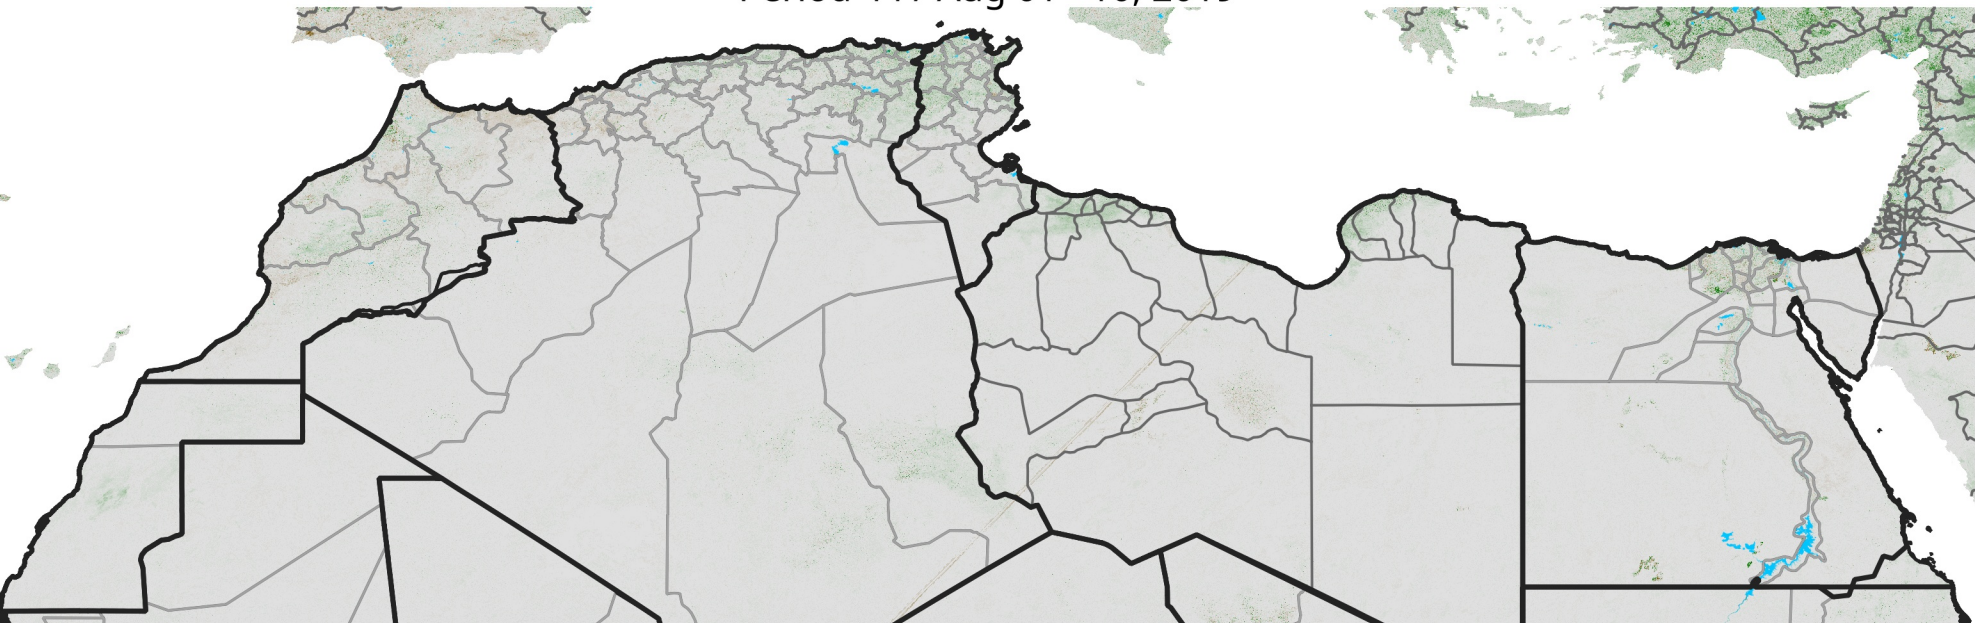

North Africa NDVI Anomaly

2019 minus Mean (2012 - 2021)

Period 44 / Aug 01 - 10, 2019

NDVI Anomaly

< -0.3 -0.2 -0.1 -0.05 0.05 0.1 0.2 >0.3

Negative

No Difference

Positive