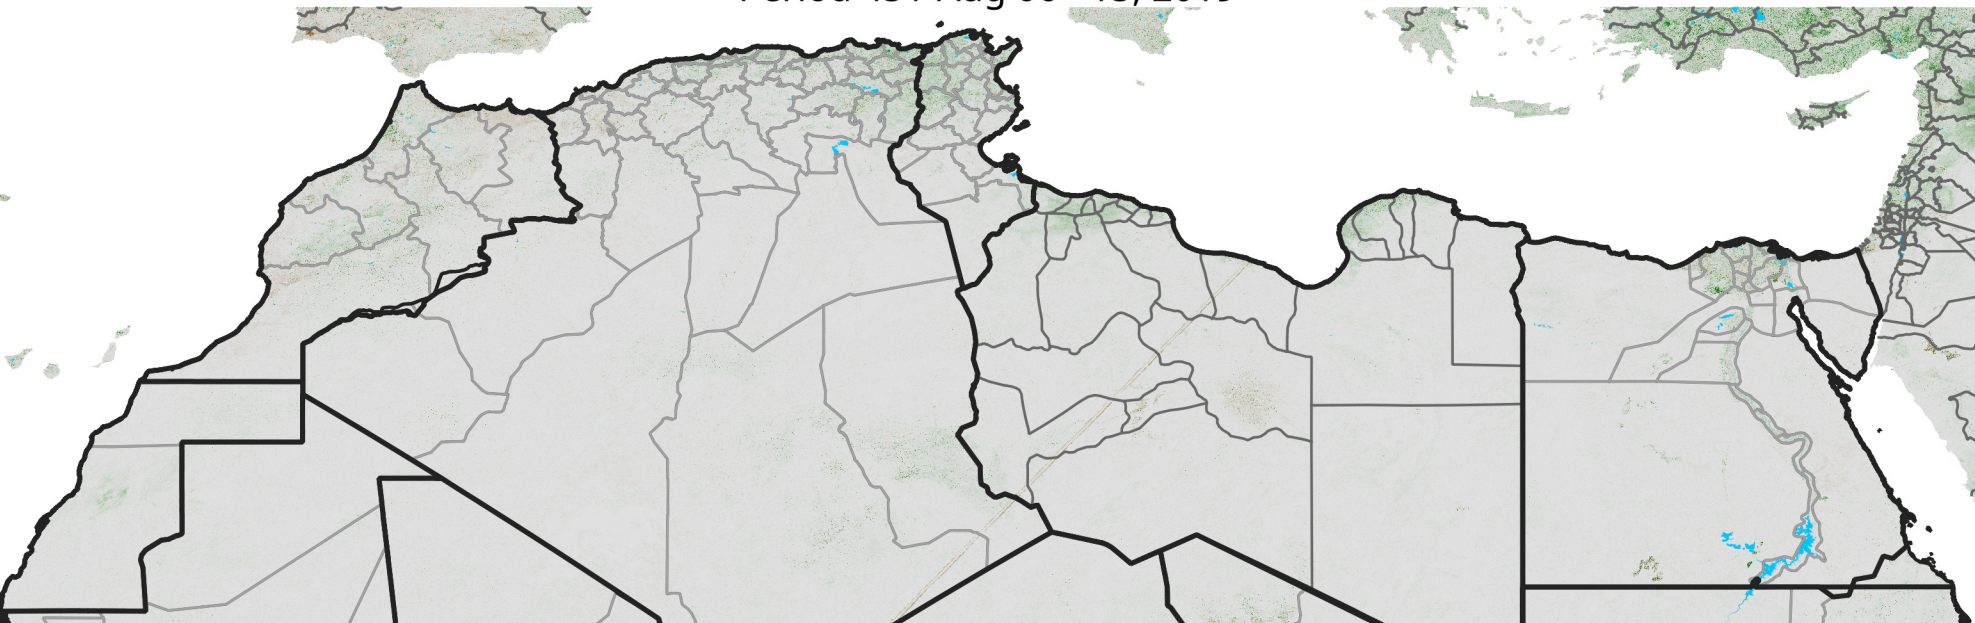

North Africa NDVI Anomaly

2019 minus Mean (2012 - 2021)

Period 45 / Aug 06 - 15, 2019

NDVI Anomaly

< -0.3 -0.2 -0.1 -0.05 0.05 0.1 0.2 >0.3

Negative

No Difference

Positive